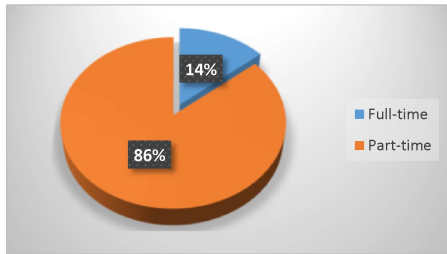

Summer 2023 Enrollment Snapshot

Full-time / Part-Time		
Full-time	259	14%
Part-time	1,595	86%
Total	1,854	

Gender		
Female	1,315	71%
Male	539	29%
Total	1,854	

Top 5 Liberal Arts/Transfer Majors	
Pre-Nursing/Pre-LPN	361
General Studies	225
Business Administration / Business Education	39
Pre-Social Work	32
Psychology	21
Biology	16

Top 5 Feeder Zip Codes	
35215	125
35023	107
35020/35022	97
35211	92
35214	76

Top 5 Career Tech Majors	
Business Administration	92
Nursing	68
Air Conditioning/Refrigeration	58
Computer Science	58
Child Development	48
Cosmetology	42