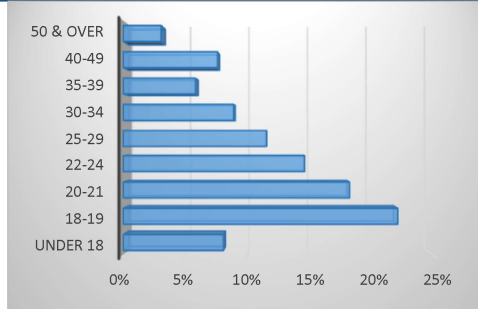

Summer 2023 Enrollment Snapshot

Full-time / Part-Time		
Full-time	259	14%
Part-time	1,595	86%
Total	1,854	

Gender		
Female	1,315	71%
Male	539	29%
Total	1,854	

Top 5 Liberal Arts/Transfer Majors	
Pre-Nursing/Pre-LPN	361
General Studies	225
Business Administration / Business Education	39
Pre-Social Work	32
Psychology	21
Biology	16

Age		
Under 18	150	8%
18-19	410	22%
20-21	338	18%
22-24	271	15%
25-29	214	12%
30-34	165	9%
35-39	108	6%
40-49	141	8%
50 & over	57	3%
Total	1,854	

Average Age --> 25.7

Ethnicity		
American Indian	5	0%
Asian	15	1%
Black	1,502	81%
Hispanic	19	1%
Native Hawaiian	2	0%
Non-Resident Alien	7	0%
2 or more races	97	5%
Unknown	1	0%
White	206	11%
Total	1,854	