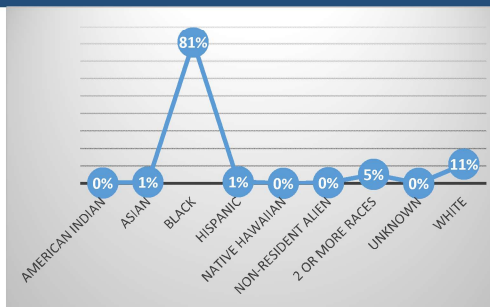

Summer 2023 Enrollment Snapshot

Full-time / Part-Time		
Full-time	259	14%
Part-time	1,595	86%
Total	1,854	

Gender		
Female	1,315	71%
Male	539	29%
Total	1,854	

Top 5 Liberal Arts/Transfer Majors	
Pre-Nursing/Pre-LPN	361
General Studies	225
Business Administration / Business Education	39
Pre-Social Work	32
Psychology	21
Biology	16

Top 5 Feeder Zip Codes	
35215	125
35023	107
35020/35022	97
35211	92
35214	76

Top 5 Career Tech Majors	
Business Administration	92
Nursing	68
Air Conditioning/Refrigeration	58
Computer Science	58
Child Development	48
Cosmetology	42

Age		
Under 18	150	8%
18-19	410	22%
20-21	338	18%
22-24	271	15%
25-29	214	12%
30-34	165	9%
35-39	108	6%
40-49	141	8%
50 & over	57	3%
Total	1,854	

Average Age --> 25.7

Ethnicity		
American Indian	5	0%
Asian	15	1%
Black	1,502	81%
Hispanic	19	1%
Native Hawaiian	2	0%
Non-Resident Alien	7	0%
2 or more races	97	5%
Unknown	1	0%
White	206	11%
Total	1,854	