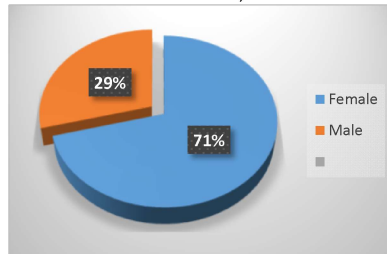

Summer 2023 Enrollment Snapshot

Full-time / Part-Time		
Full-time	259	14%
Part-time	1,595	86%
Total	1,854	

Gender		
Female	1,315	71%
Male	539	29%
Total	1,854	

Top 5 Liberal Arts/Transfer Majors	
Pre-Nursing/Pre-LPN	361
General Studies	225
Business Administration / Business Education	39
Pre-Social Work	32
Psychology	21
Biology	16

Age		
Under 18	150	8%
18-19	410	22%
20-21	338	18%
22-24	271	15%
25-29	214	12%
30-34	165	9%
35-39	108	6%
40-49	141	8%
50 & over	57	3%
Total	1,854	

Average Age --> 25.7

Ethnicity		
American Indian	5	0%
Asian	15	1%
Black	1,502	81%
Hispanic	19	1%
Native Hawaiian	2	0%
Non-Resident Alien	7	0%
2 or more races	97	5%
Unknown	1	0%
White	206	11%
Total	1,854	