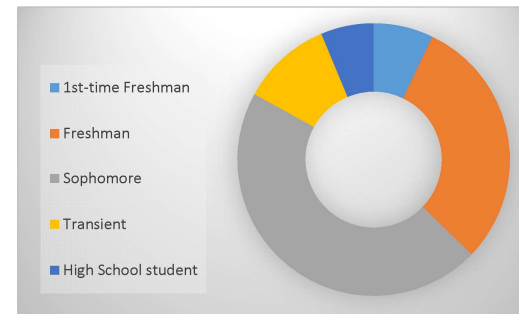

Student Classification

1st-time Freshman	114	7%
Freshman	485	30%
Sophomore	736	46%
Transient	172	11%
High School student	101	6%
Total	1,608