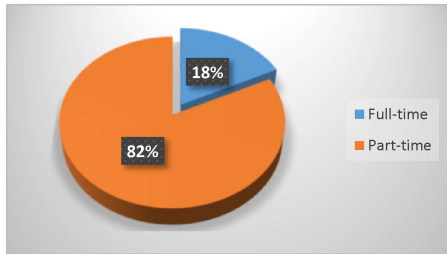

**Summer 2022 Enrollment Snapshot**

**Full-time / Part-Time**

Full-time	286	18%
Part-time	1,322	82%
<b>Total</b>	<b>1,608</b>	

**Gender**

Female	1,135	71%
Male	473	29%
Unknown	0	0%
<b>Total</b>	<b>1,608</b>	

**Top 5 Liberal Arts/Transfer Majors**

Pre-Nursing/Pre-LPN	1,037
General Studies	674
Business Administration / Business Education	109
Biology	69
Psychology	69
Liberal Arts	49
Pre-Social Work	45

**Top 5 Feeder Zip Codes**