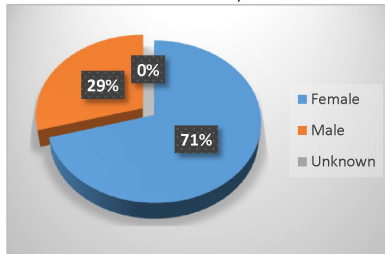

**Summer 2022 Enrollment Snapshot**

**Full-time / Part-Time**

Full-time	286	18%
Part-time	1,322	82%
<b>Total</b>	<b>1,608</b>	

**Gender**

Female	1,135	71%
Male	473	29%
Unknown	0	0%
<b>Total</b>	<b>1,608</b>	

**Top 5 Liberal Arts/Transfer Majors**

Pre-Nursing/Pre-LPN	1,037
General Studies	674
Business Administration / Business Education	109
Biology	69
Psychology	69
Liberal Arts	49
Pre-Social Work	45

**Top 5 Feeder Zip Codes**