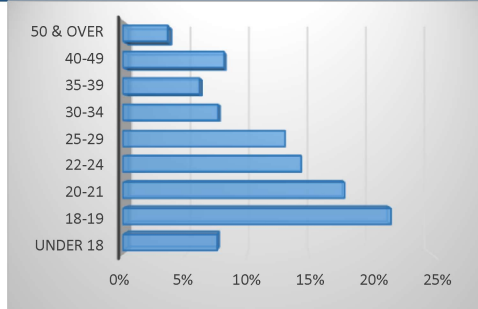

Age

Under 18	122	8%
18-19	347	22%
20-21	287	18%
22-24	231	14%
25-29	210	13%
30-34	123	8%
35-39	99	6%
40-49	131	8%
50 & over	58	4%
Total	1,608