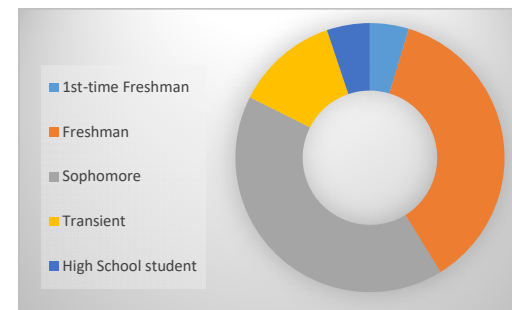

Student Classification

1st-time Freshman	75	5%
Freshman	586	37%
Sophomore	662	41%
Transient	199	12%
High School student	83	5%
Total	1,605