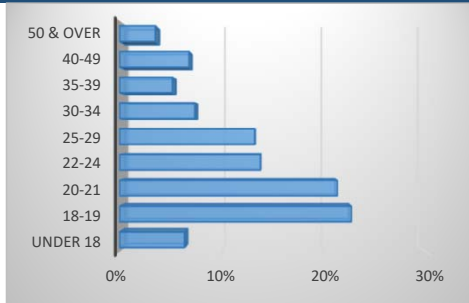

Age

Under 18	102	6%
18-19	363	23%
20-21	341	21%
22-24	221	14%
25-29	212	13%
30-34	118	7%
35-39	83	5%
40-49	109	7%
50 & over	56	3%
Total	1,605