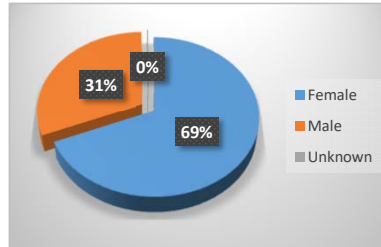

Summer 2020 Enrollment Snapshot

Full-time / Part-Time

Full-time	291	18%
Part-time	1,314	82%
Total	1,605	

Gender

Female	1,103	69%
Male	499	31%
Unknown	3	0%
Total	1,605	

Top 5 Liberal Arts/Transfer Majors

Pre-Nursing/Pre-LPN	348
General Studies	273
Business Administration / Business Education	75
Psychology	32
Biology & Pre-Social Work	28
Liberal Arts	17