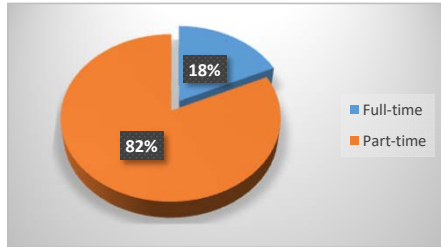

Summer 2020 Enrollment Snapshot

Full-time / Part-Time

Full-time	291	18%
Part-time	1,314	82%
Total	1,605	

Gender

Female	1,103	69%
Male	499	31%
Unknown	3	0%
Total	1,605	

Top 5 Liberal Arts/Transfer Majors

Pre-Nursing/Pre-LPN	348
General Studies	273
Business Administration / Business Education	75
Psychology	32
Biology & Pre-Social Work	28
Liberal Arts	17