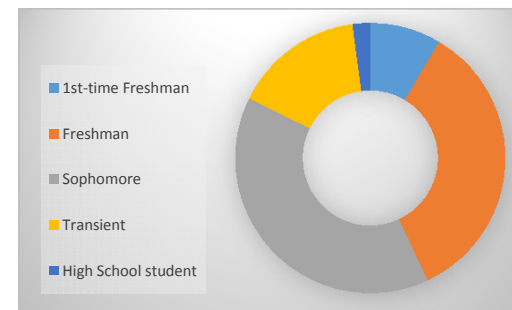

Summer 2012 Enrollment Snapshot

Full-time / Part-Time

Full-time	407	23%
Part-time	1,369	77%
Total	1,776	

Gender

Female	1,136	64%
Male	640	36%
Total	1,776	

Top 5 Liberal Arts/Transfer Majors

Pre-Nursing/Pre-LPN	343
General Studies	229
Business Administration / Business Education	86
Biology	38
Psychology	34

Top 5 Feeder Zip Codes

35020	134
35211	122
35214	105
35215	85
35064	83

Top 5 Career Tech Majors

Air Conditioning	71
Child Development	61
Computer Science	48
Business Admin & Management	42
Welding	25

Age

Under 18	50	3%
18-19	331	19%
20-21	337	19%
22-24	274	15%
25-29	227	13%
30-34	197	11%
35-39	114	6%
40-49	152	9%
50 & over	94	5%
Total	1,776	

Student Classification

1st-time Freshman	151	9%
Freshman	613	35%
Sophomore	697	39%
Transient	277	16%
High School student	38	2%
Total	1,776	

Ethnicity

American Indian	3	0%
Asian	15	1%
Black	1,379	78%
Hispanic	14	1%
Native Hawaiian	3	0%
Non-Resident Alien	2	0%
2 or more races	12	1%
Unknown	92	5%
White	256	14%
Total	1,776	