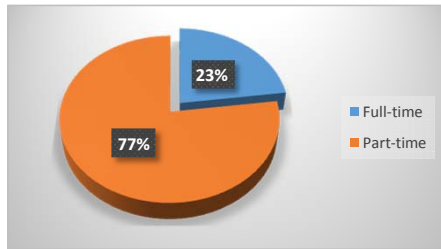

Summer 2012 Enrollment Snapshot

Full-time / Part-Time

Full-time	407	23%
Part-time	1,369	77%
Total	1,776	

Gender

Female	1,136	64%
Male	640	36%
Total	1,776	

Top 5 Liberal Arts/Transfer Majors

Pre-Nursing/Pre-LPN	343
General Studies	229
Business Administration / Business Education	86
Biology	38
Psychology	34