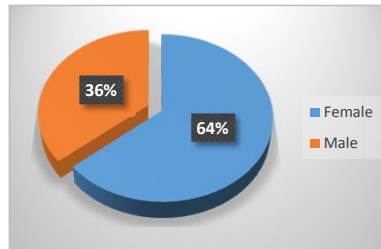

Summer 2012 Enrollment Snapshot

Full-time / Part-Time

Full-time	407	23%
Part-time	1,369	77%
Total	1,776	

Gender

Female	1,136	64%
Male	640	36%
Total	1,776	

Top 5 Liberal Arts/Transfer Majors

Pre-Nursing/Pre-LPN	343
General Studies	229
Business Administration / Business Education	86
Biology	38
Psychology	34