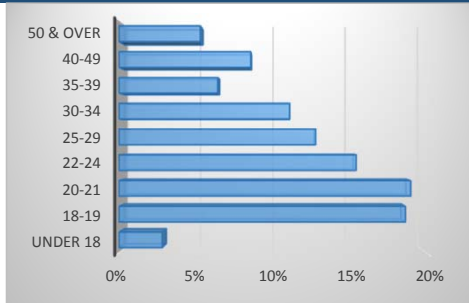

Summer 2012 Enrollment Snapshot

Full-time / Part-Time

Full-time	407	23%
Part-time	1,369	77%
Total	1,776	

Gender

Female	1,136	64%
Male	640	36%
Total	1,776	

Top 5 Liberal Arts/Transfer Majors

Pre-Nursing/Pre-LPN	343
General Studies	229
Business Administration / Business Education	86
Biology	38
Psychology	34

Top 5 Feeder Zip Codes

35020	134
35211	122
35214	105
35215	85
35064	83

Top 5 Career Tech Majors

Air Conditioning	71
Child Development	61
Computer Science	48
Business Admin & Management	42
Welding	25

Age

Under 18	50	3%
18-19	331	19%
20-21	337	19%
22-24	274	15%
25-29	227	13%
30-34	197	11%
35-39	114	6%
40-49	152	9%
50 & over	94	5%
Total	1,776	