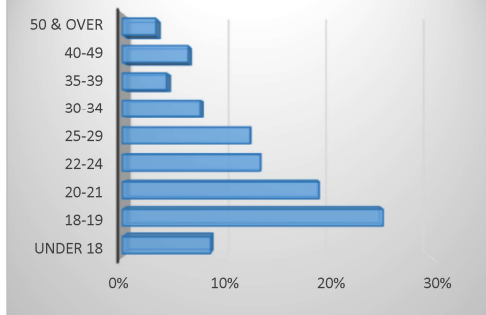

Top 5 Liberal Arts/Transfer Majors	
Pre-Nursing/Pre-LPN	650
General Studies	424
Business Administration / Business Education	73
Psychology	42
Biology	31
Liberal Arts	31

Top 5 Feeder Zip Codes	
35215	180
35020	173
35023	141
35211	139
35022	138

Top 5 Career Tech Majors	
Business Administration	160
Nursing	93
Computer Science	73
Air Conditioning/Refrigeration	58
Child Development	57

Age		
Under 18	233	9%
18-19	687	25%
20-21	519	19%
22-24	364	13%
25-29	337	12%
30-34	206	8%
35-39	117	4%
40-49	174	6%
50 & over	89	3%
Total	2,726