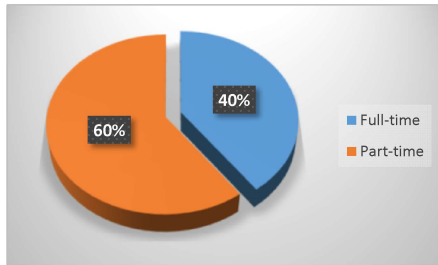

Spring 2022 Enrollment Snapshot

Full-time / Part-Time		
Full-time	1,089	40%
Part-time	1,637	60%
Total	2,726	

Gender		
Female	1,825	67%
Male	901	33%
Unknown	0	0%
Total	2,726	

Top 5 Liberal Arts/Transfer Majors	
Pre-Nursing/Pre-LPN	650
General Studies	424
Business Administration / Business Education	73
Psychology	42
Biology	31
Liberal Arts	31