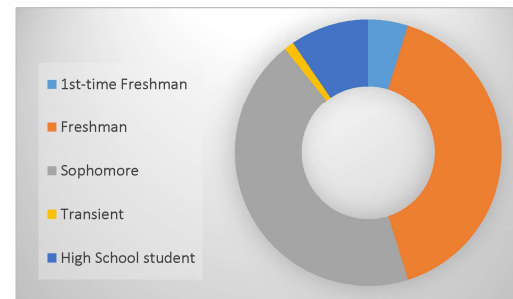

Student Classification		
1st-time Freshman	131	5%
Freshman	1,100	40%
Sophomore	1,202	44%
Transient	33	1%
High School student	260	10%
Total	2,726