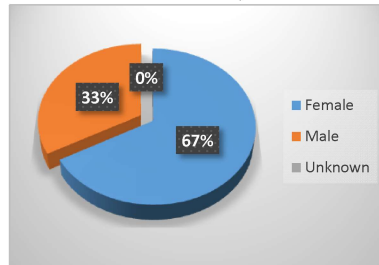

Spring 2022 Enrollment Snapshot

Full-time / Part-Time		
Full-time	1,089	40%
Part-time	1,637	60%
Total	2,726	

Gender		
Female	1,825	67%
Male	901	33%
Unknown	0	0%
Total	2,726	

Top 5 Liberal Arts/Transfer Majors	
Pre-Nursing/Pre-LPN	650
General Studies	424
Business Administration / Business Education	73
Psychology	42
Biology	31
Liberal Arts	31