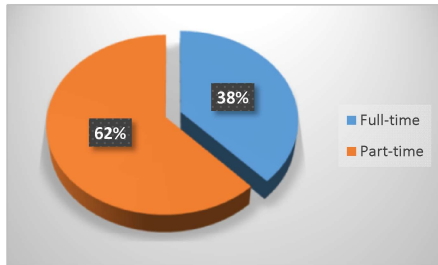

**Fall 2022 Enrollment Snapshot**

Full-time / Part-Time		
Full-time	1,110	38%
Part-time	1,809	62%
<b>Total</b>	<b>2,919</b>	

Gender		
Female	1,928	66%
Male	986	34%
Unknown	5	0%
<b>Total</b>	<b>2,919</b>	

Top 5 Liberal Arts/Transfer Majors	
Pre-Nursing/Pre-LPN	577
General Studies	438
Business Administration / Business Education	79
Biology	43
Pre-Social Work	36

Top 5 Feeder Zip Codes	
35020	210
35215	177
35023	157
35211	153
35022	137