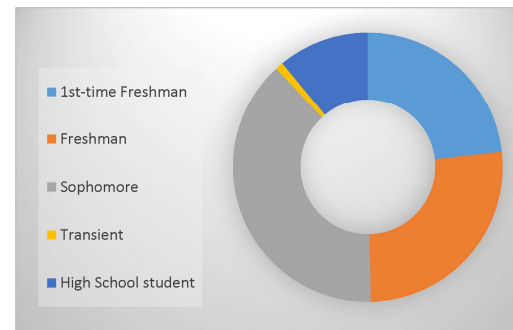

Student Classification		
1st-time Freshman	678	23%
Freshman	771	26%
Sophomore	1,123	38%
Transient	27	1%
High School student	320	11%
Total	2,919