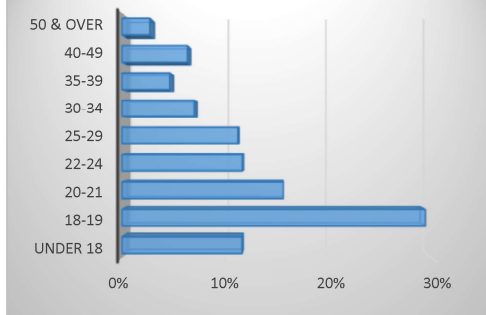

Top 5 Liberal Arts/Transfer Majors	
Pre-Nursing/Pre-LPN	577
General Studies	438
Business Administration / Business Education	79
Biology	43
Pre-Social Work	36

Top 5 Feeder Zip Codes	
35020	210
35215	177
35023	157
35211	153
35022	137

Top 5 Career Tech Majors	
Business Administration	162
Nursing	117
Air Conditioning/Refrigeration	83
Computer Science	82
Cosmetology	75

Age		
Under 18	339	12%
18-19	855	29%
20-21	455	16%
22-24	340	12%
25-29	327	11%
30-34	204	7%
35-39	135	5%
40-49	185	6%
50 & over	79	3%
Total	2,919