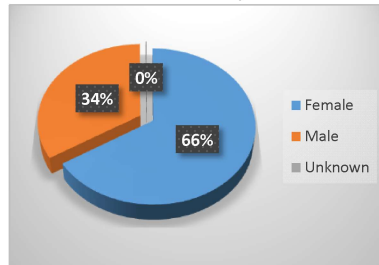

**Fall 2022 Enrollment Snapshot**

Full-time / Part-Time		
Full-time	1,110	38%
Part-time	1,809	62%
<b>Total</b>	<b>2,919</b>	

Gender		
Female	1,928	66%
Male	986	34%
Unknown	5	0%
<b>Total</b>	<b>2,919</b>	