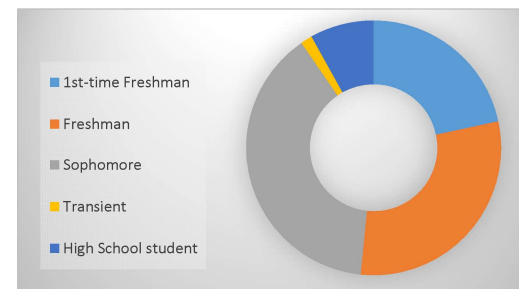

Student Classification		
1st-time Freshman	669	22%
Freshman	928	30%
Sophomore	1,201	39%
Transient	45	1%
High School student	251	8%
Total	3,094