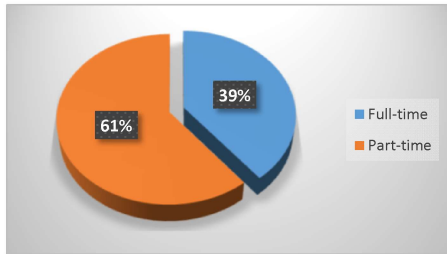

**Fall 2021 Enrollment Snapshot**

Full-time / Part-Time		
Full-time	1,214	39%
Part-time	1,880	61%
<b>Total</b>	<b>3,094</b>	

Gender		
Female	2,048	66%
Male	1,046	34%
Unknown	0	0%
<b>Total</b>	<b>3,094</b>	

Top 5 Liberal Arts/Transfer Majors	
Pre-Nursing/Pre-LPN	701
General Studies	468
Business Administration / Business Education	67
Biology	51
Psychology	45

Top 5 Feeder Zip Codes		
35215	206	
35020	202	
35211	146	
35022	143	
35023	138	