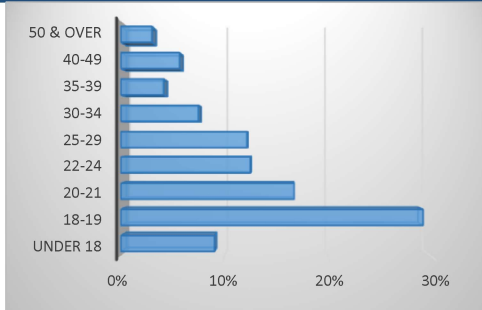

Top 5 Liberal Arts/Transfer Majors	
Pre-Nursing/Pre-LPN	701
General Studies	468
Business Administration / Business Education	67
Biology	51
Psychology	45

Top 5 Feeder Zip Codes		
35215	206	
35020	202	
35211	146	
35022	143	
35023	138	

Top 5 Career Tech Majors	
Business Administration	171
Nursing	160
Computer Science	91
Air Conditioning/Refrigeration	73
Child Development	73
Cosmetology	62

Age		
Under 18	280	9%
18-19	903	29%
20-21	518	17%
22-24	387	13%
25-29	377	12%
30-34	232	7%
35-39	128	4%
40-49	176	6%
50 & over	93	3%
Total	3,094