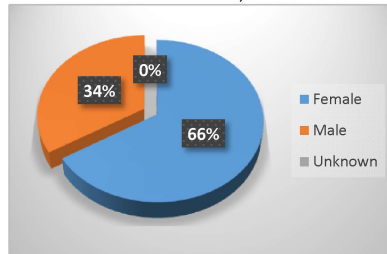

**Fall 2021 Enrollment Snapshot**

Full-time / Part-Time		
Full-time	1,214	39%
Part-time	1,880	61%
<b>Total</b>	<b>3,094</b>	

Gender		
Female	2,048	66%
Male	1,046	34%
Unknown	0	0%
<b>Total</b>	<b>3,094</b>	

Top 5 Liberal Arts/Transfer Majors	
Pre-Nursing/Pre-LPN	701
General Studies	468
Business Administration / Business Education	67
Biology	51
Psychology	45

Top 5 Feeder Zip Codes		
35215	206	
35020	202	
35211	146	
35022	143	
35023	138	