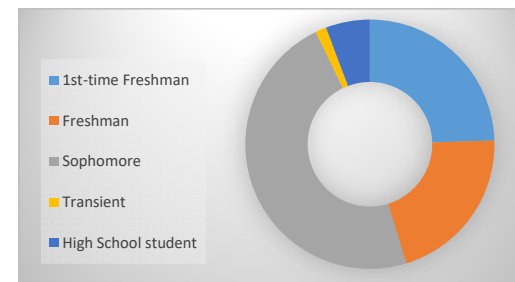

Student Classification

1st-time Freshman	692	25%
Freshman	586	21%
Sophomore	1,343	48%
Transient	40	1%
High School student	162	6%
Total	2,823