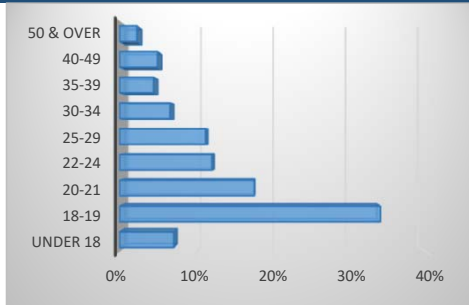

Age

Under 18	199	7%
18-19	958	34%
20-21	495	18%
22-24	340	12%
25-29	316	11%
30-34	186	7%
35-39	125	4%
40-49	140	5%
50 & over	64	2%
Total	2,823