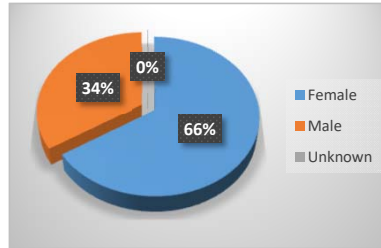

Fall 2020 Enrollment Snapshot

Full-time / Part-Time

Full-time	1,198	42%
Part-time	1,625	58%
Total	2,823	

Gender

Female	1,862	66%
Male	958	34%
Unknown	3	0%
Total	2,823	

Top 5 Liberal Arts/Transfer Majors

Pre-Nursing/Pre-LPN	610
General Studies	519
Business Administration / Business Education	108
Psychology	57
Pre-Social Work	55