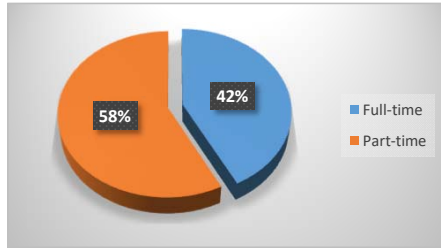

Fall 2020 Enrollment Snapshot

Full-time / Part-Time

Full-time	1,198	42%
Part-time	1,625	58%
Total	2,823	

Gender

Female	1,862	66%
Male	958	34%
Unknown	3	0%
Total	2,823	

Top 5 Liberal Arts/Transfer Majors

Pre-Nursing/Pre-LPN	610
General Studies	519
Business Administration / Business Education	108
Psychology	57
Pre-Social Work	55