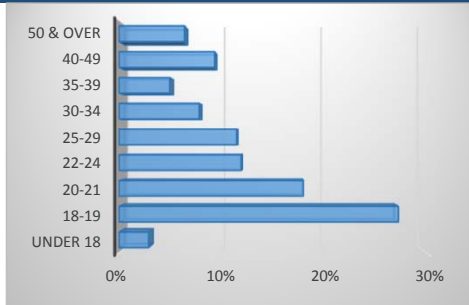

Fall 2013 Enrollment Snapshot

Full-time / Part-Time

Full-time	1,788	59%
Part-time	1,245	41%
Total	3,033	

Gender

Female	1,796	59%
Male	1,237	41%
Total	3,033	

Top 5 Liberal Arts/Transfer Majors

Pre-Nursing/Pre-LPN	608
General Studies	531
Business Administration / Business Education	154
Biology	76
Pre-Social Work	67

Top 5 Feeder Zip Codes

35211	274
35020	245
35023	160
35214	150
35022	142

Top 5 Career Tech Majors

Air Conditioning	130
Nursing	108
Computer Science	98
Business Admin & Management	77
Welding	67

Age

Under 18	88	3%
18-19	827	27%
20-21	545	18%
22-24	361	12%
25-29	348	11%
30-34	237	8%
35-39	150	5%
40-49	283	9%
50 & over	194	6%
Total	3,033	