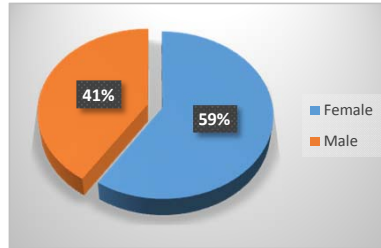

Fall 2013 Enrollment Snapshot

Full-time / Part-Time

Full-time	1,788	59%
Part-time	1,245	41%
Total	3,033	

Gender

Female	1,796	59%
Male	1,237	41%
Total	3,033	

Top 5 Liberal Arts/Transfer Majors

Pre-Nursing/Pre-LPN	608
General Studies	531
Business Administration / Business Education	154
Biology	76
Pre-Social Work	67