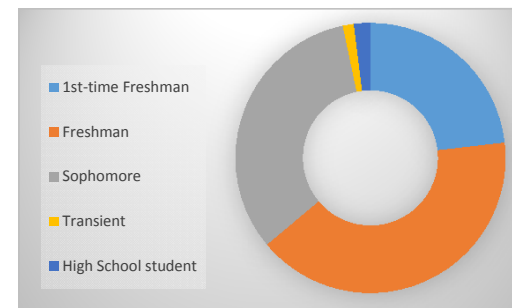

Fall 2013 Enrollment Snapshot

Full-time / Part-Time

Full-time	1,788	59%
Part-time	1,245	41%
Total	3,033	

Gender

Female	1,796	59%
Male	1,237	41%
Total	3,033	

Top 5 Liberal Arts/Transfer Majors

Pre-Nursing/Pre-LPN	608
General Studies	531
Business Administration / Business Education	154
Biology	76
Pre-Social Work	67

Top 5 Feeder Zip Codes

35211	274
35020	245
35023	160
35214	150
35022	142

Top 5 Career Tech Majors

Air Conditioning	130
Nursing	108
Computer Science	98
Business Admin & Management	77
Welding	67

Age

Under 18	88	3%
18-19	827	27%
20-21	545	18%
22-24	361	12%
25-29	348	11%
30-34	237	8%
35-39	150	5%
40-49	283	9%
50 & over	194	6%
Total	3,033	

Student Classification

1st-time Freshman	703	23%
Freshman	1,235	41%
Sophomore	995	33%
Transient	40	1%
High School student	60	2%
Total	3,033	

Ethnicity

American Indian	5	0%
Asian	11	0%
Black	2,345	77%
Hispanic	32	1%
Native Hawaiian	7	0%
Non-Resident Alien	5	0%
2 or more races	24	1%
Unknown	164	5%
White	440	15%
Total	3,033	