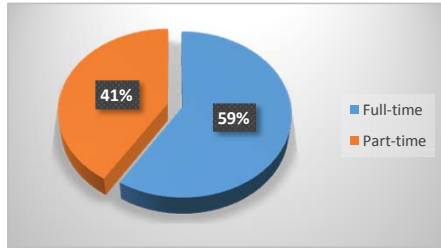

Fall 2013 Enrollment Snapshot

Full-time / Part-Time

Full-time	1,788	59%
Part-time	1,245	41%
Total	3,033	

Gender

Female	1,796	59%
Male	1,237	41%
Total	3,033	

Top 5 Liberal Arts/Transfer Majors

Pre-Nursing/Pre-LPN	608
General Studies	531
Business Administration / Business Education	154
Biology	76
Pre-Social Work	67

Top 5 Feeder Zip Codes

35211	274
35020	245
35023	160
35214	150
35022	142

Top 5 Career Tech Majors

Air Conditioning	130
Nursing	108
Computer Science	98
Business Admin & Management	77
Welding	67

Age

Under 18	88	3%
18-19	827	27%
20-21	545	18%
22-24	361	12%
25-29	348	11%
30-34	237	8%
35-39	150	5%
40-49	283	9%
50 & over	194	6%
Total	3,033	