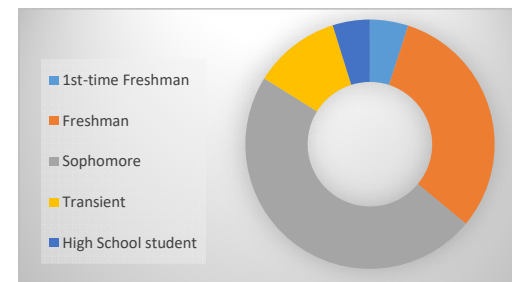

Student Classification

1st-time Freshman	81	5%
Freshman	507	31%
Sophomore	782	48%
Transient	185	11%
High School student	79	5%
Total	1,634