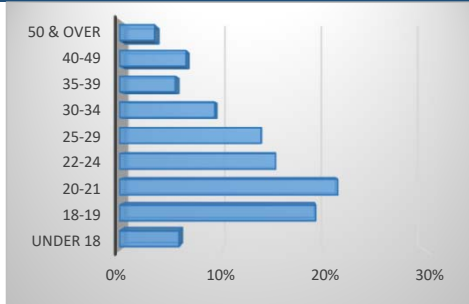

Age

Under 18	95	6%
18-19	313	19%
20-21	348	21%
22-24	249	15%
25-29	226	14%
30-34	152	9%
35-39	89	5%
40-49	106	6%
50 & over	56	3%
Total	1,634