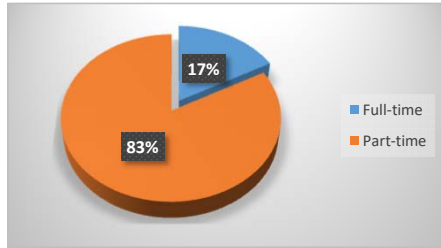

Summer 2021 Enrollment Snapshot

Full-time / Part-Time

Full-time	279	17%
Part-time	1,355	83%
Total	1,634	

Gender

Female	1,116	68%
Male	518	32%
Unknown	0	0%
Total	1,634	

Top 5 Liberal Arts/Transfer Majors

Pre-Nursing/Pre-LPN	976
General Studies	720
Business Administration / Business Education	144
Psychology	81
Pre-Social Work	73