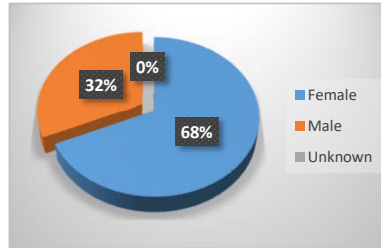

Summer 2021 Enrollment Snapshot

Full-time / Part-Time

Full-time	279	17%
Part-time	1,355	83%
Total	1,634	

Gender

Female	1,116	68%
Male	518	32%
Unknown	0	0%
Total	1,634	

Top 5 Liberal Arts/Transfer Majors

Pre-Nursing/Pre-LPN	976
General Studies	720
Business Administration / Business Education	144
Psychology	81
Pre-Social Work	73