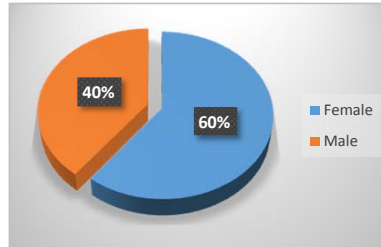

Summer 2015 Enrollment Snapshot

Full-time / Part-Time

Full-time	286	18%
Part-time	1,297	82%
Total	1,583	

Gender

Female	957	60%
Male	626	40%
Total	1,583	

Top 5 Liberal Arts/Transfer Majors

Pre-Nursing/Pre-LPN	240
General Studies	215
Business Administration / Business Education	69
Liberal Arts	34
Pre-Social Work	24