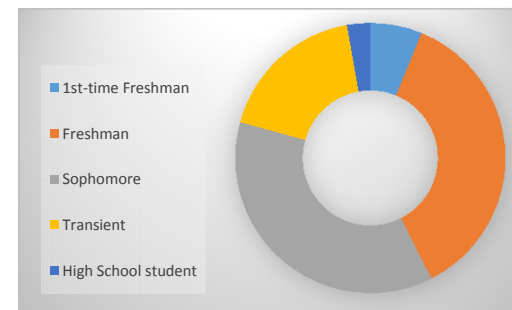

Student Classification

1st-time Freshman	98	6%
Freshman	575	36%
Sophomore	582	37%
Transient	284	18%
High School student	44	3%
Total	1,583