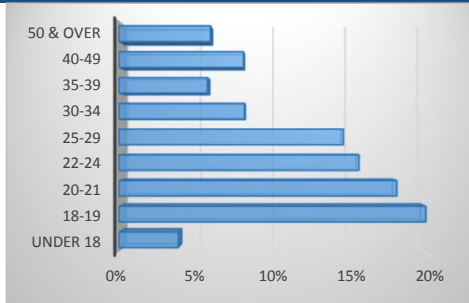

Age

Under 18	61	4%
18-19	316	20%
20-21	286	18%
22-24	247	16%
25-29	231	15%
30-34	129	8%
35-39	91	6%
40-49	128	8%
50 & over	94	6%
Total	1,583