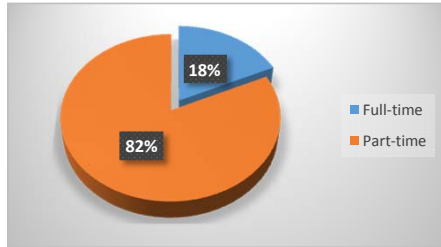

Summer 2015 Enrollment Snapshot

Full-time / Part-Time

Full-time	286	18%
Part-time	1,297	82%
Total	1,583	

Gender

Female	957	60%
Male	626	40%
Total	1,583	

Top 5 Liberal Arts/Transfer Majors

Pre-Nursing/Pre-LPN	240
General Studies	215
Business Administration / Business Education	69
Liberal Arts	34
Pre-Social Work	24