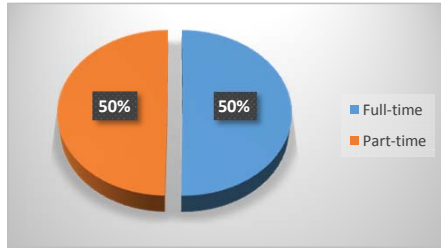

Fall 2018 Enrollment Snapshot

Full-time / Part-Time

Full-time	1,645	50%
Part-time	1,628	50%
Total	3,273	

Gender

Female	1,993	61%
Male	1,280	39%
Total	3,273	

Top 5 Liberal Arts/Transfer Majors

Pre-Nursing/Pre-LPN	681
General Studies	620
Business Administration / Business Education	160
Liberal Arts	60
Psychology	60
Biology	57

Top 5 Feeder Zip Codes

35020	265
35215	219
35211	206
35023	172
35022	169

Top 5 Career Tech Majors

Nursing	121
Computer Science	104
Air Conditioning	98
Business Admin/Management	80
Welding	69

Age

Under 18	301	9%
18-19	1,197	37%
20-21	505	15%
22-24	354	11%
25-29	347	11%
30-34	193	6%
35-39	128	4%
40-49	155	5%
50 & over	93	3%
Total	3,273	