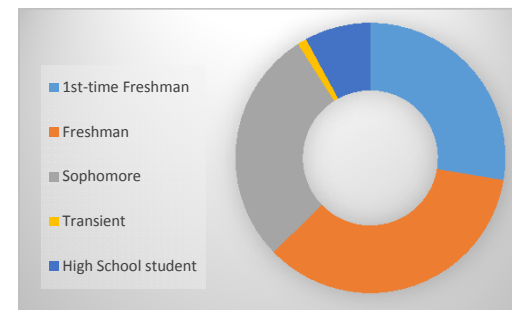

Fall 2018 Enrollment Snapshot

Full-time / Part-Time

Full-time	1,645	50%
Part-time	1,628	50%
Total	3,273	

Gender

Female	1,993	61%
Male	1,280	39%
Total	3,273	

Top 5 Liberal Arts/Transfer Majors

Pre-Nursing/Pre-LPN	681
General Studies	620
Business Administration / Business Education	160
Liberal Arts	60
Psychology	60
Biology	57

Top 5 Feeder Zip Codes

35020	265
35215	219
35211	206
35023	172
35022	169

Top 5 Career Tech Majors

Nursing	121
Computer Science	104
Air Conditioning	98
Business Admin/Management	80
Welding	69

Age

Under 18	301	9%
18-19	1,197	37%
20-21	505	15%
22-24	354	11%
25-29	347	11%
30-34	193	6%
35-39	128	4%
40-49	155	5%
50 & over	93	3%
Total	3,273	

Student Classification

1st-time Freshman	904	28%
Freshman	1,149	35%
Sophomore	925	28%
Transient	36	1%
High School student	259	8%
Total	3,273	

Ethnicity

American Indian	12	0%
Asian	22	1%
Black	2,641	81%
Hispanic	62	2%
Native Hawaiian	1	0%
Non-Resident Alien	9	0%
2 or more races	46	1%
Unknown	12	0%
White	468	14%
Total	3,273	