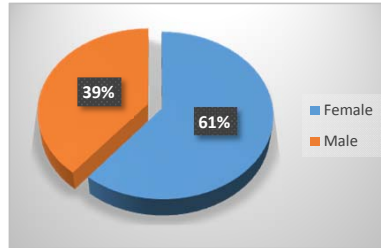

Fall 2018 Enrollment Snapshot

Full-time / Part-Time

Full-time	1,645	50%
Part-time	1,628	50%
Total	3,273	

Gender

Female	1,993	61%
Male	1,280	39%
Total	3,273	

Top 5 Liberal Arts/Transfer Majors

Pre-Nursing/Pre-LPN	681
General Studies	620
Business Administration / Business Education	160
Liberal Arts	60
Psychology	60
Biology	57