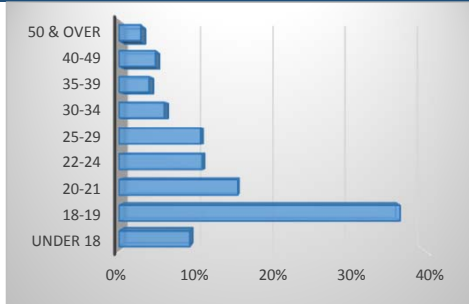

Fall 2018 Enrollment Snapshot

Full-time / Part-Time

Full-time	1,645	50%
Part-time	1,628	50%
Total	3,273	

Gender

Female	1,993	61%
Male	1,280	39%
Total	3,273	

Top 5 Liberal Arts/Transfer Majors

Pre-Nursing/Pre-LPN	681
General Studies	620
Business Administration / Business Education	160
Liberal Arts	60
Psychology	60
Biology	57

Top 5 Feeder Zip Codes

35020	265
35215	219
35211	206
35023	172
35022	169

Top 5 Career Tech Majors

Nursing	121
Computer Science	104
Air Conditioning	98
Business Admin/Management	80
Welding	69

Age

Under 18	301	9%
18-19	1,197	37%
20-21	505	15%
22-24	354	11%
25-29	347	11%
30-34	193	6%
35-39	128	4%
40-49	155	5%
50 & over	93	3%
Total	3,273	

Student Classification

1st-time Freshman	904	28%
Freshman	1,149	35%
Sophomore	925	28%
Transient	36	1%
High School student	259	8%
Total	3,273	

Ethnicity

American Indian	12	0%
Asian	22	1%
Black	2,641	81%
Hispanic	62	2%
Native Hawaiian	1	0%
Non-Resident Alien	9	0%
2 or more races	46	1%
Unknown	12	0%
White	468	14%
Total	3,273	