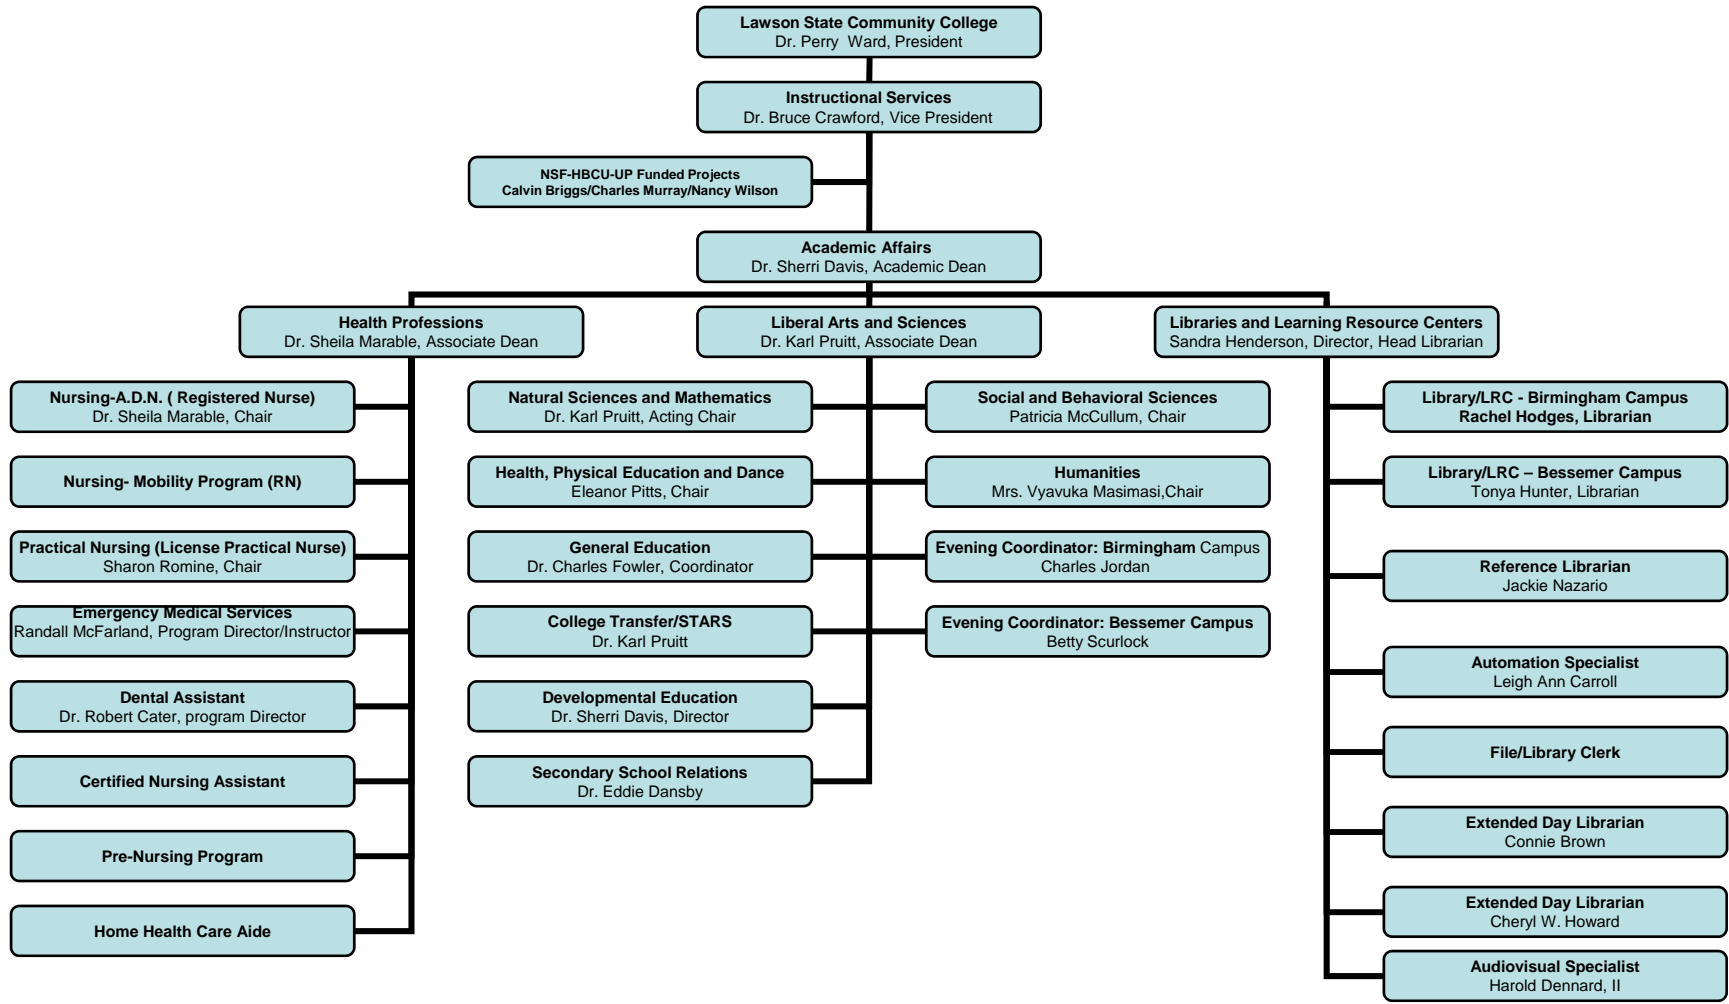

Alabama College System

Bradley Byrne, Chancellor

Lawson State Community College

Dr. Perry W. Ward, President

Division of Instructional Services

2008-2009 Organizational Charts

Dr. Bruce Crawford, Vice President

Lawson State Community College Instructional Services 2008-2009 Organizational Charts

Lawson State Community College

Instructional Services 2008-2009 Organizational Charts

Lawson State Community College Instructional Services 2008-2009 Organizational Charts

Lawson State Community College

Instructional Services 2008-2009 Organizational Charts

Academic Affairs

Lawson State Community College

Instructional Services 2008-2009 Organizational Charts

Career/Technical Education

Lawson State Community College

Instructional Services 2008-2009 Organizational Charts

Career/Technical Education

Lawson State Community College

Instructional Services Organizational 2008-2009 Charts

Educational Support Services