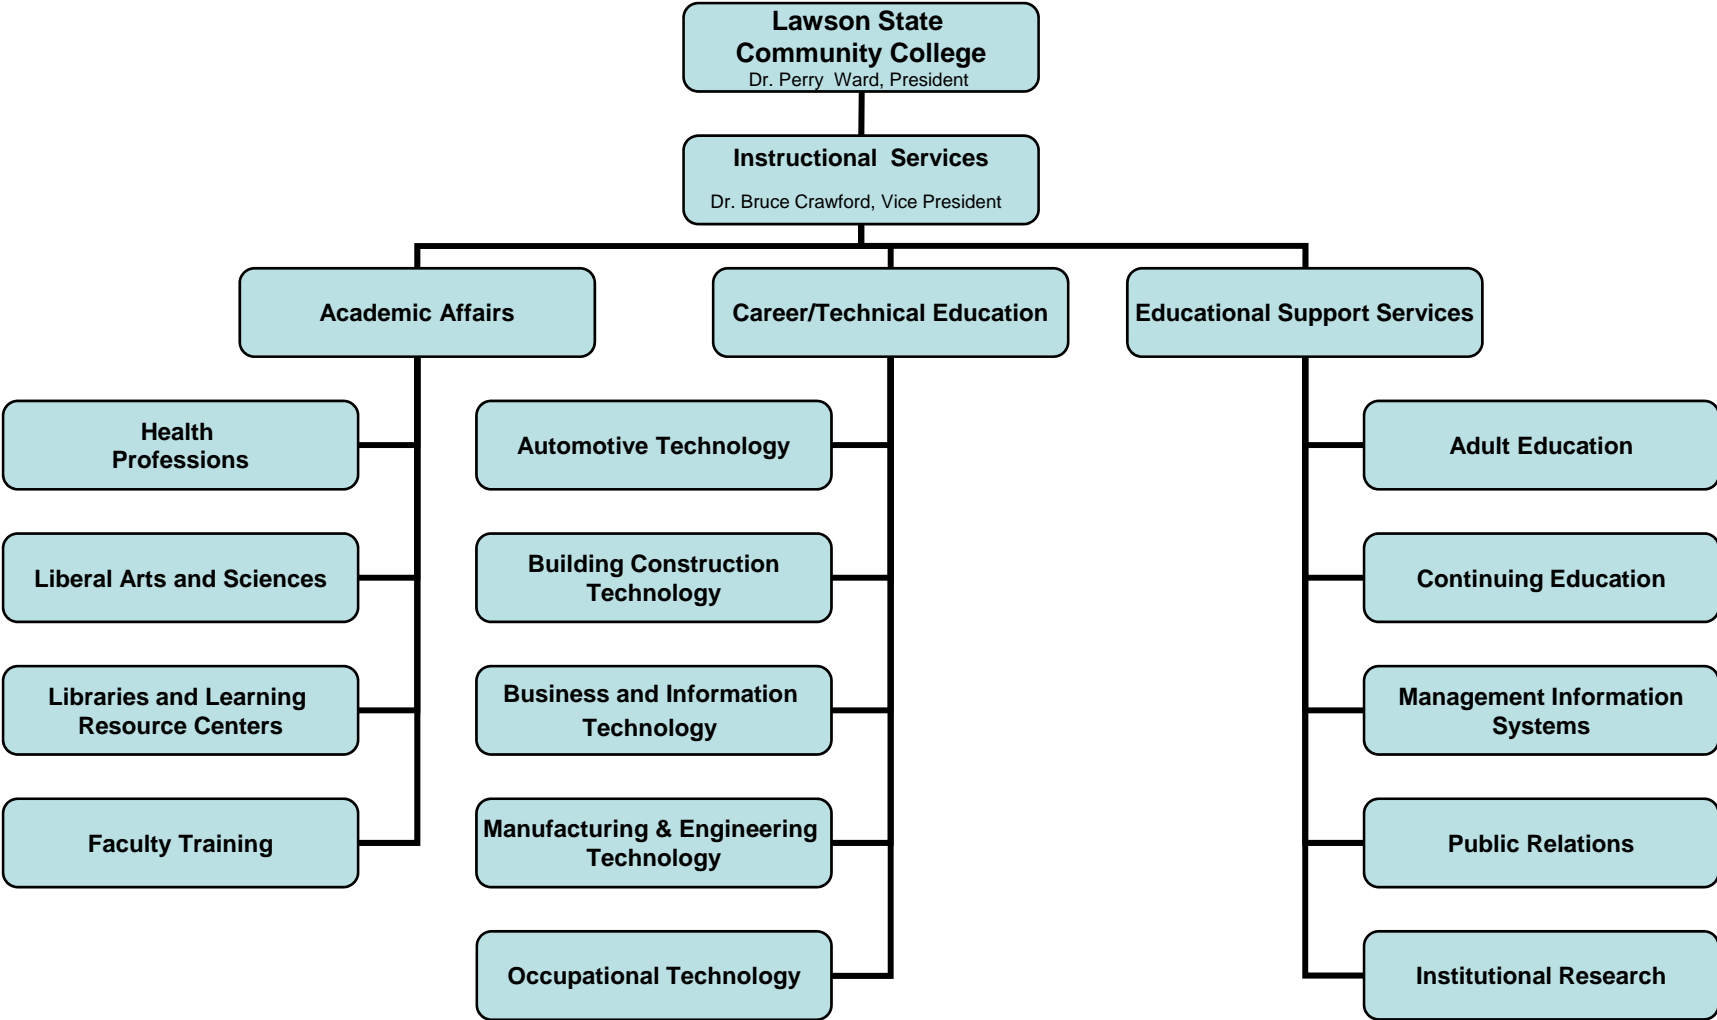

Alabama College System

Bradley Byrne, Chancellor

Lawson State Community College

Dr. Perry W. Ward, President

Division of Instructional Services

2008-2009 Organizational Charts

Dr. Bruce Crawford, Vice President

Lawson State Community College Instructional Services 2008-2009 Organizational Charts

Lawson State Community College

Instructional Services 2008-2009 Organizational Charts

Lawson State Community College Instructional Services 2008-2009 Organizational Charts

Lawson State Community College

Instructional Services 2008-2009 Organizational Charts

Academic Affairs

Lawson State Community College

Instructional Services 2008-2009 Organizational Charts

Career/Technical Education

Lawson State Community College

Instructional Services 2008-2009 Organizational Charts

Educational Support Services