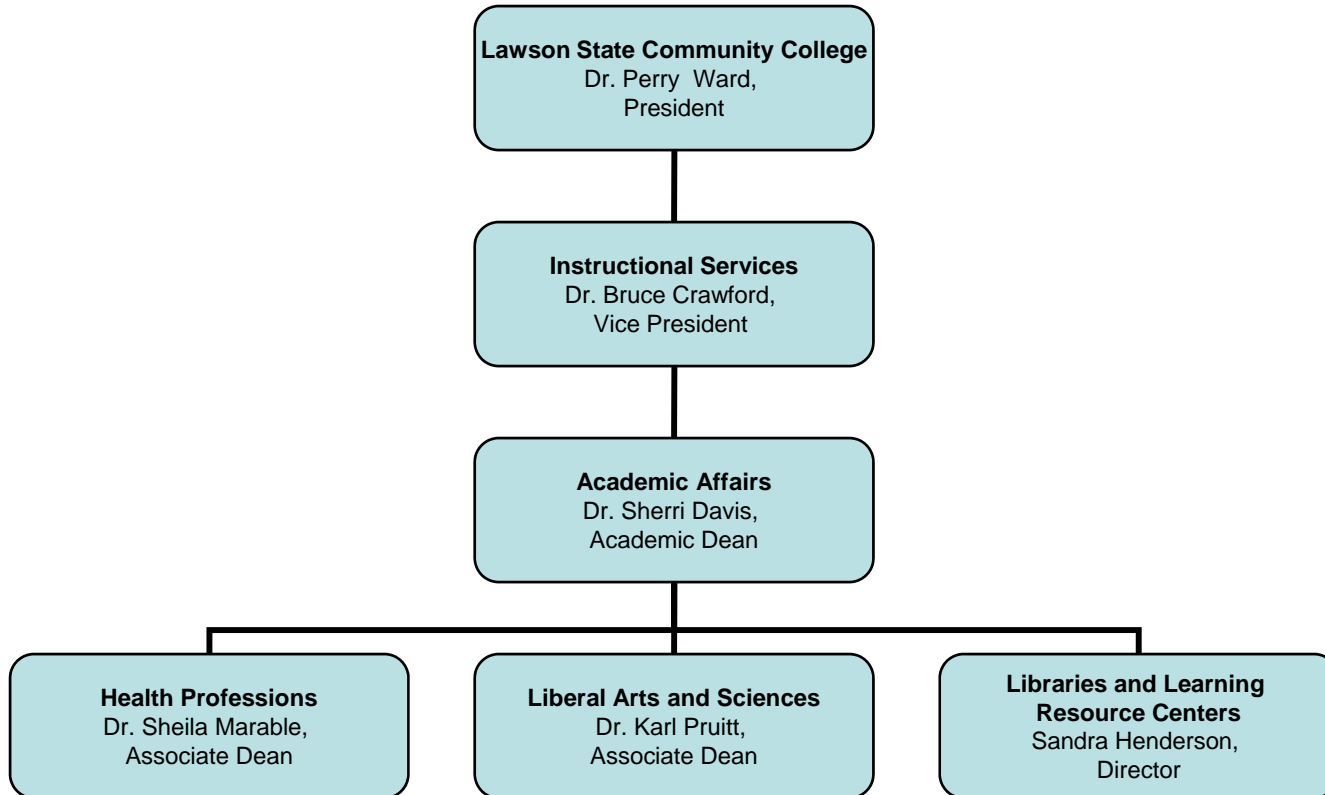

Alabama College System

Bradley Byrne, Chancellor

Lawson State Community College

Dr. Perry W. Ward, President

Division of Instructional Services

2008-2009 Organizational Charts

Dr. Bruce Crawford, Vice President

Lawson State Community College Instructional Services 2008-2009 Organizational Charts

Lawson State Community College

Instructional Services 2008-2009 Organizational Charts

Lawson State Community College Instructional Services 2008-2009 Organizational Charts

Lawson State Community College

Instructional Services 2008-2009 Organizational Charts

Academic Affairs

Lawson State Community College

Instructional Services 2008-2009 Organizational Charts

Career/Technical Education

Lawson State Community College

Instructional Services 2008-2009 Organizational Charts

Career/Technical Education

Lawson State Community College

Instructional Services Organizational 2008-2009 Charts

Educational Support Services