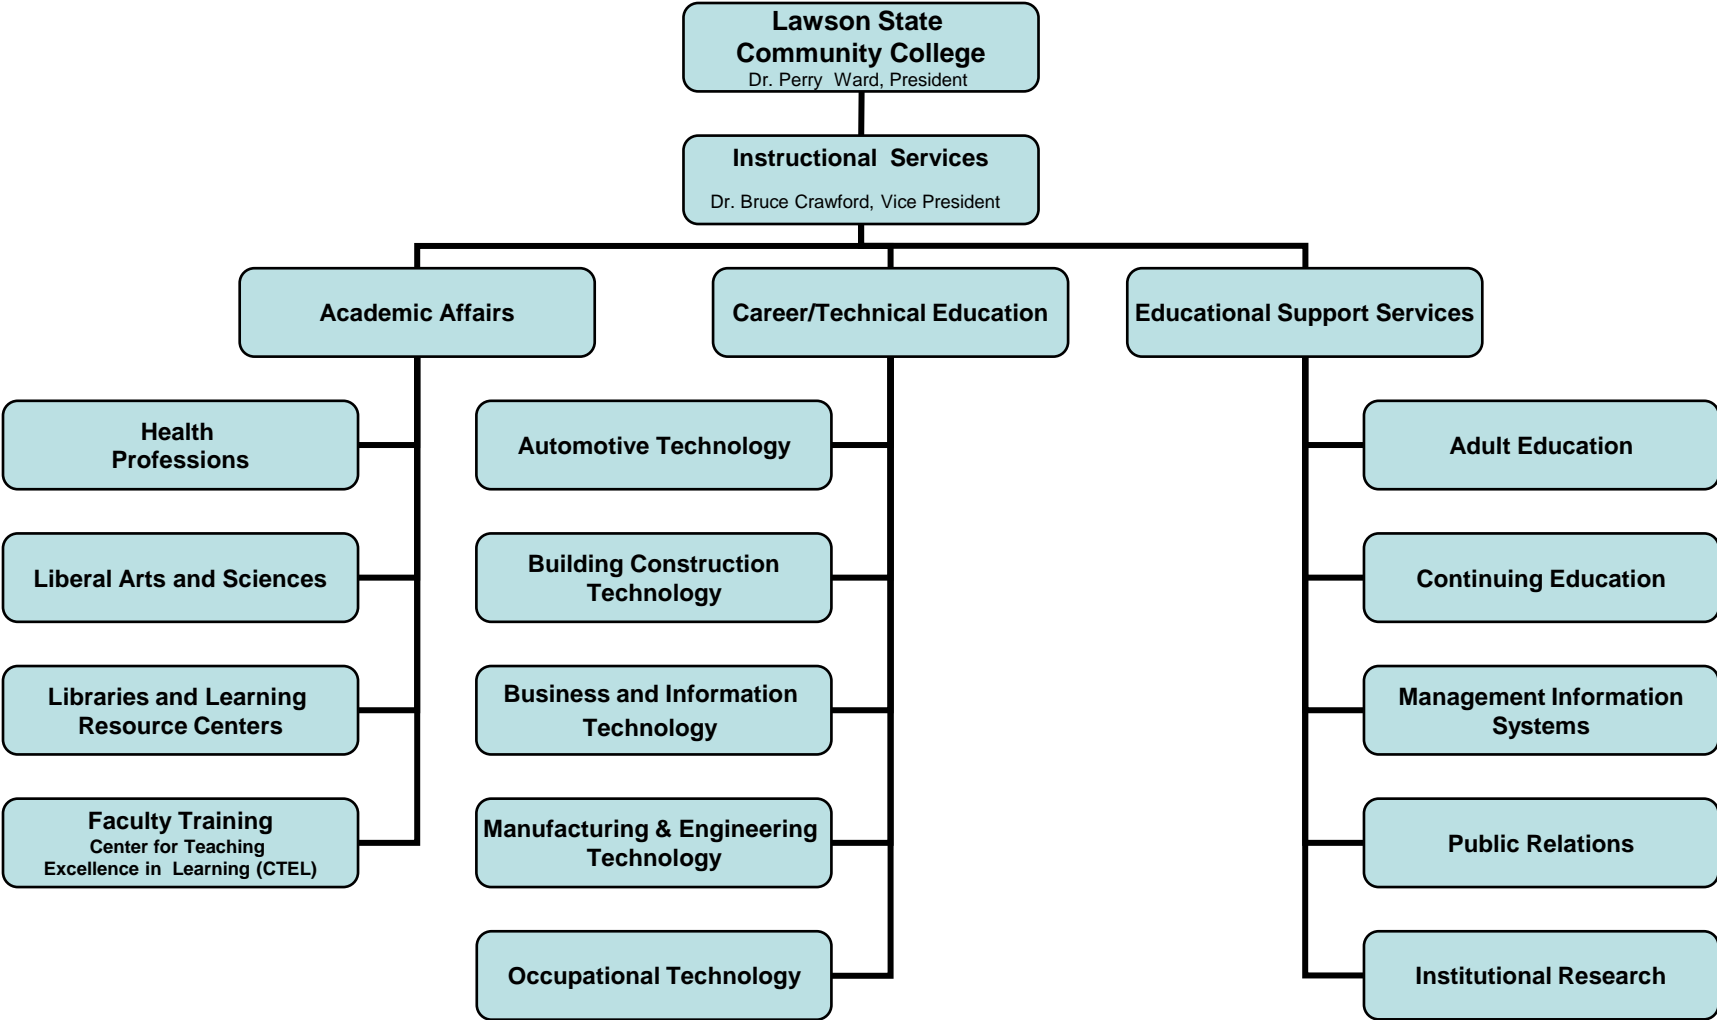

Alabama College System

Bradley Byrne, Chancellor

Lawson State Community College

Dr. Perry W. Ward, President

Division of Instructional Services

2008-2009 Organizational Charts

Dr. Bruce Crawford, Vice President

Lawson State Community College Executive Administrative Cabinet

Lawson State Community College

Instructional Services 2008-2009 Organizational Charts

Lawson State Community College

Instructional Services 2008-2009 Organizational Charts

Academic Affairs

2008-2009

Lawson State Community College

Instructional Services 2008-2009 Organizational Charts

Instructional Services / Academic Affairs

Lawson State Community College

Instructional Services 2008-2009 Organizational Charts

Career/Technical Education

2008-2009

Lawson State Community College

Instructional Services 2008-2009 Organizational Charts

Educational Support Services