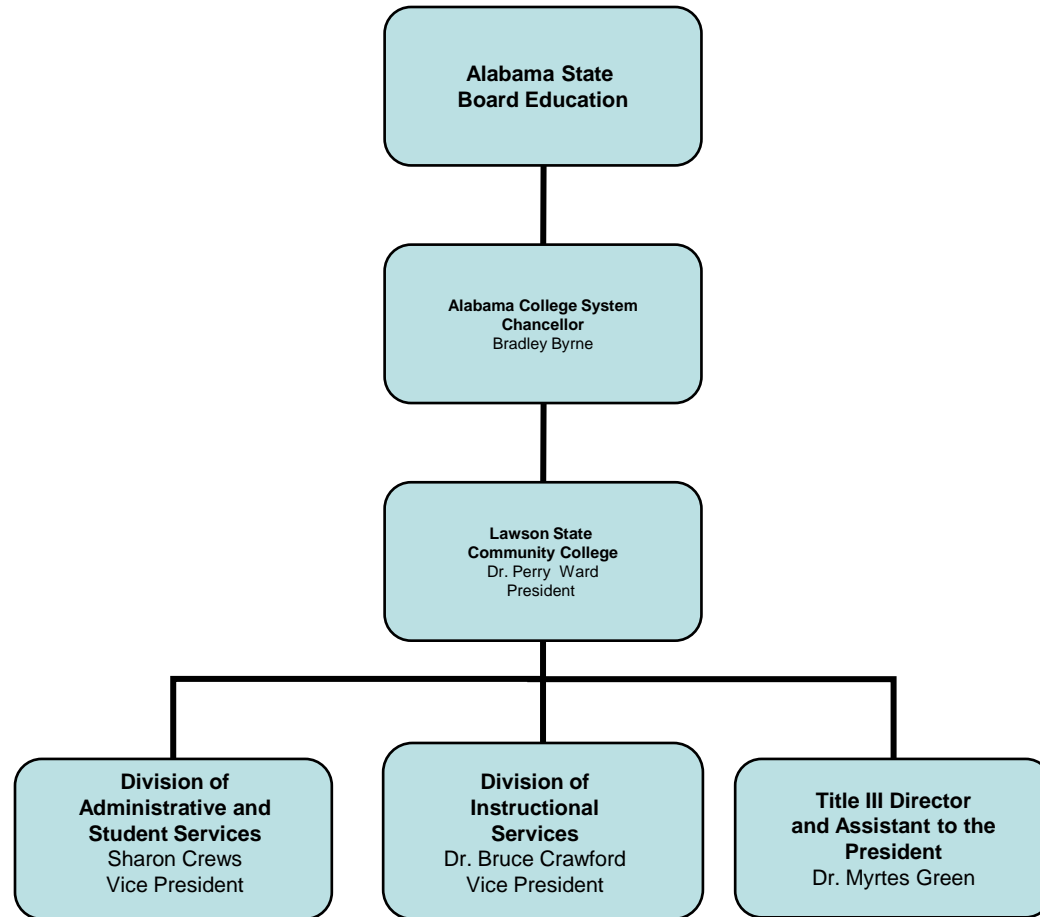

Alabama College System

Bradley Byrne, Chancellor

Lawson State Community College

Dr. Perry W. Ward, President

Division of Instructional Services

2008-2009 Organizational Charts

Dr. Bruce Crawford, Vice President

Lawson State Community College Executive Administrative Cabinet

Lawson State Community College

Instructional Services 2008-2009 Organizational Charts

Lawson State Community College

Instructional Services 2008-2009 Organizational Charts

Academic Affairs

2008-2009

Lawson State Community College

Instructional Services 2008-2009 Organizational Charts

Instructional Services / Academic Affairs

Lawson State Community College

Instructional Services 2008-2009 Organizational Charts