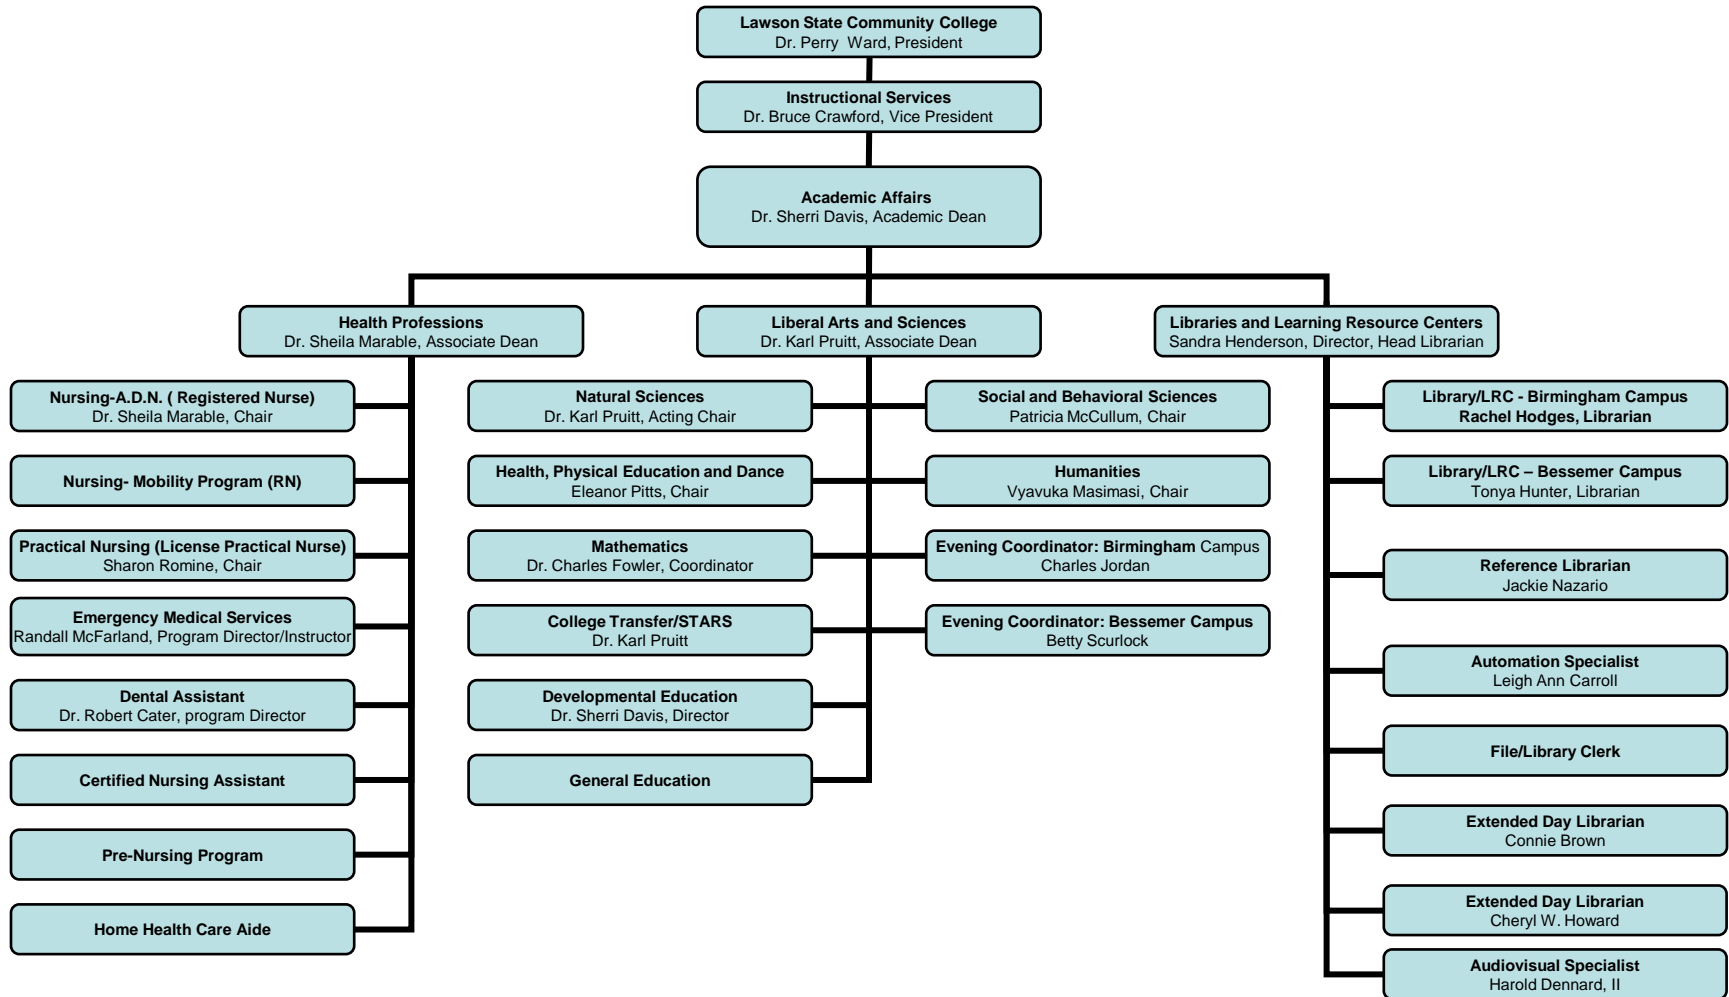

Alabama College System

Bradley Byrne, Chancellor

Lawson State Community College

Dr. Perry W. Ward, President

Division of Instructional Services

2008-2009 Organizational Charts

Dr. Bruce Crawford, Vice President

Lawson State Community College Executive Administrative Cabinet

Lawson State Community College

Instructional Services 2008-2009 Organizational Charts

Lawson State Community College

Instructional Services 2008-2009 Organizational Charts

Academic Affairs

2008-2009

Lawson State Community College

Instructional Services 2008-2009 Organizational Charts

Instructional Services / Academic Affairs

Lawson State Community College

Instructional Services 2008-2009 Organizational Charts

Career/Technical Education

2008-2009

Lawson State Community College

Instructional Services 2008-2009 Organizational Charts

Educational Support Services