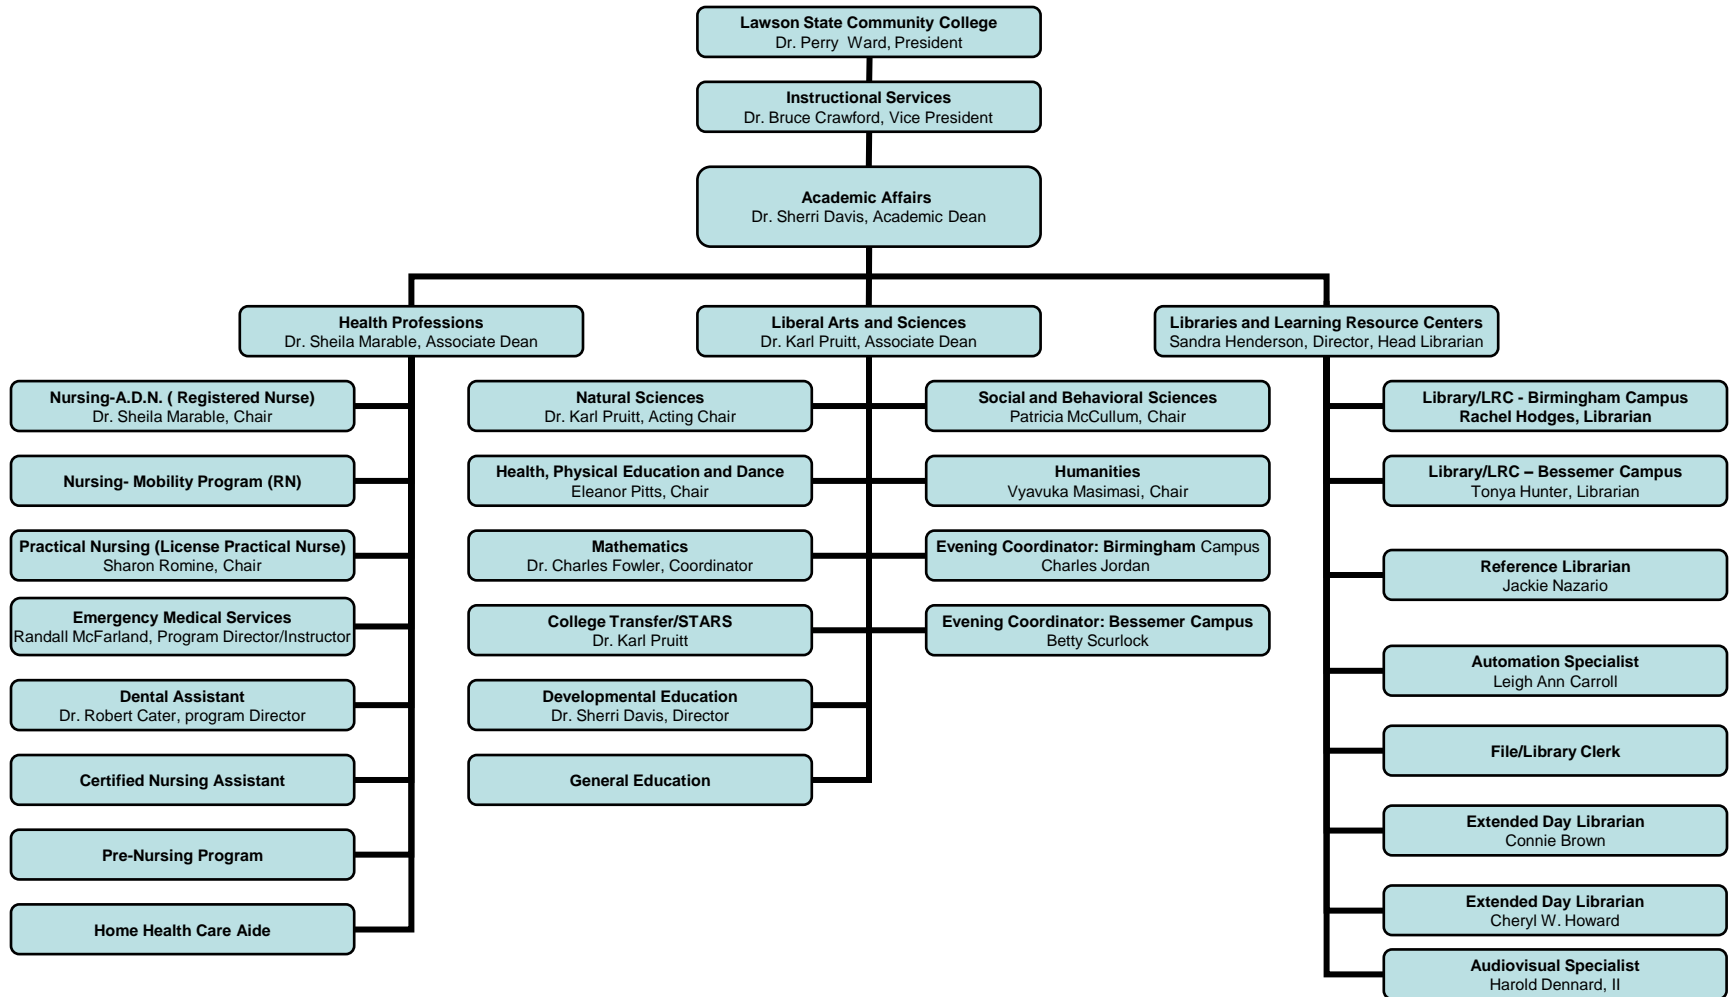

Alabama College System

Bradley Byrne, Chancellor

Lawson State Community College

Dr. Perry W. Ward, President

Division of Instructional Services

2008-2009 Organizational Charts

Dr. Bruce Crawford, Vice President

Lawson State Community College Executive Administrative Cabinet

Lawson State Community College

Instructional Services 2008-2009 Organizational Charts

Lawson State Community College

Instructional Services 2008-2009 Organizational Charts

Academic Affairs

2008-2009

Lawson State Community College

Instructional Services 2008-2009 Organizational Charts

Instructional Services / Academic Affairs

Lawson State Community College

Instructional Services 2008-2009 Organizational Charts

Career/Technical Education

2008-2009

Lawson State Community College

Instructional Services 2008-2009 Organizational Charts

Educational Support Services