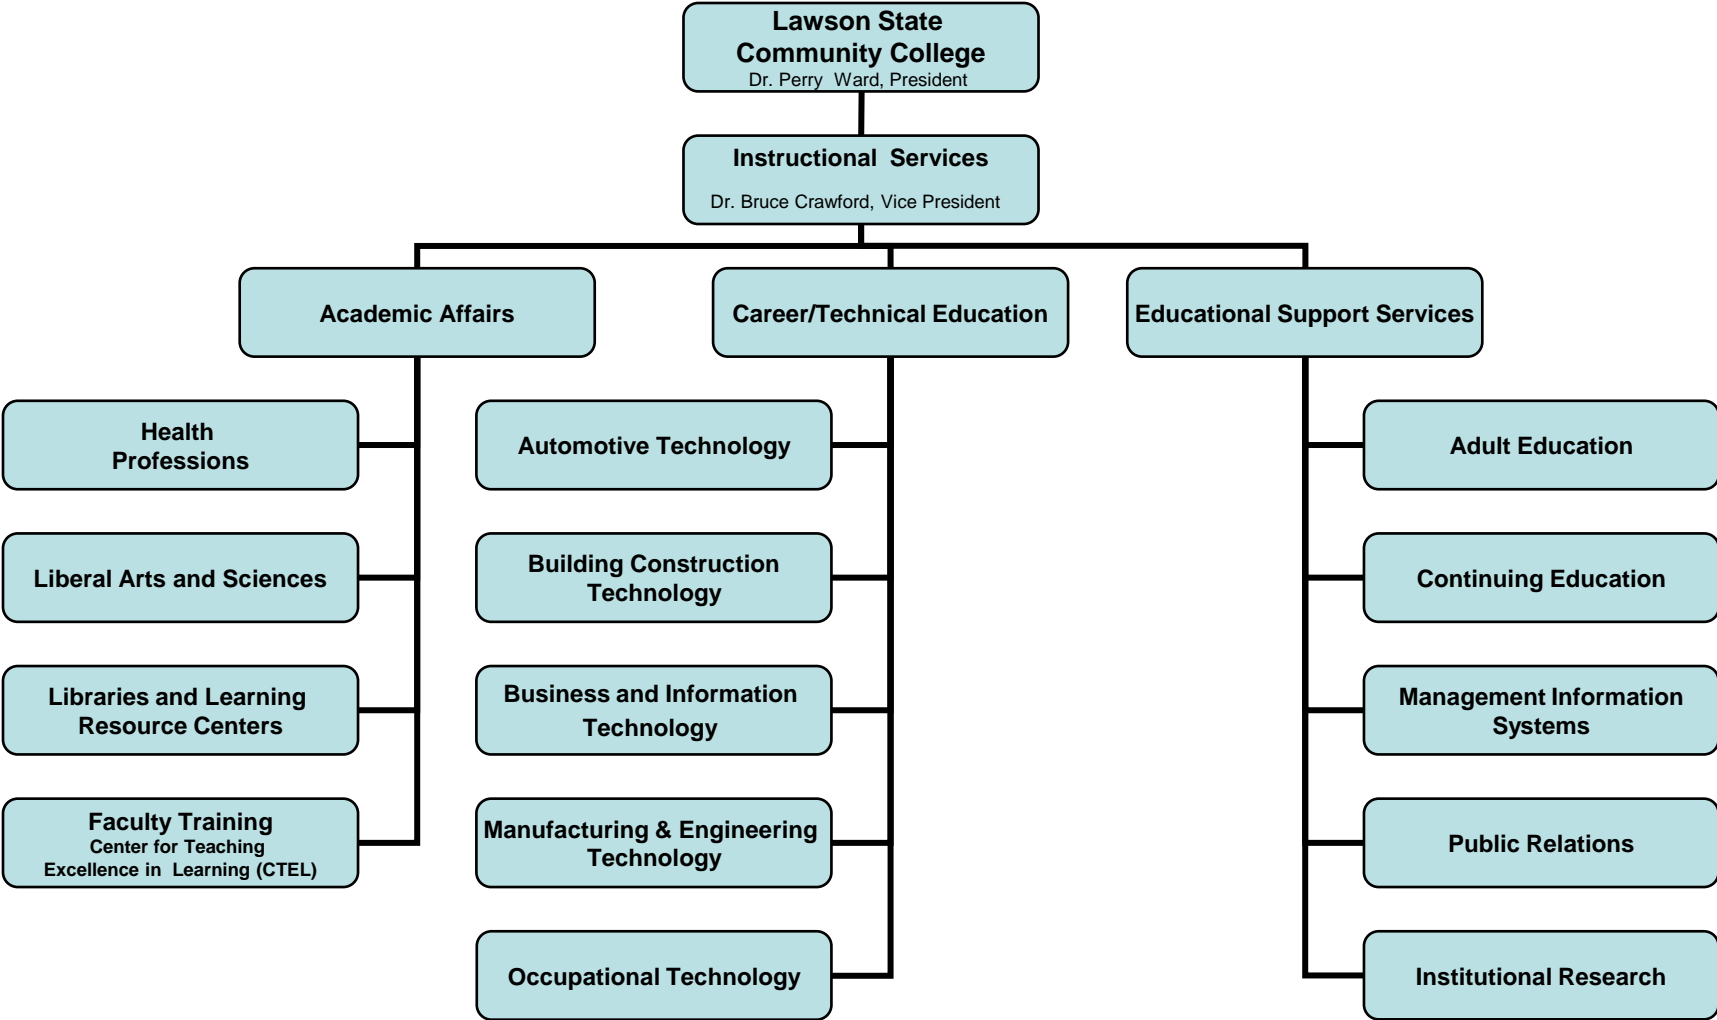

Alabama College System

Bradley Byrne, Chancellor

Lawson State Community College

Dr. Perry W. Ward, President

Division of Instructional Services

2008-2009 Organizational Charts

Dr. Bruce Crawford, Vice President

Lawson State Community College Executive Administrative Cabinet

Lawson State Community College

Instructional Services 2008-2009 Organizational Charts

Lawson State Community College

Instructional Services 2008-2009 Organizational Charts

Academic Affairs

2008-2009

Lawson State Community College

Instructional Services 2008-2009 Organizational Charts

Instructional Services / Academic Affairs

Lawson State Community College

Instructional Services 2008-2009 Organizational Charts

Career/Technical Education

2008-2009

Lawson State Community College

Instructional Services 2008-2009 Organizational Charts

Educational Support Services