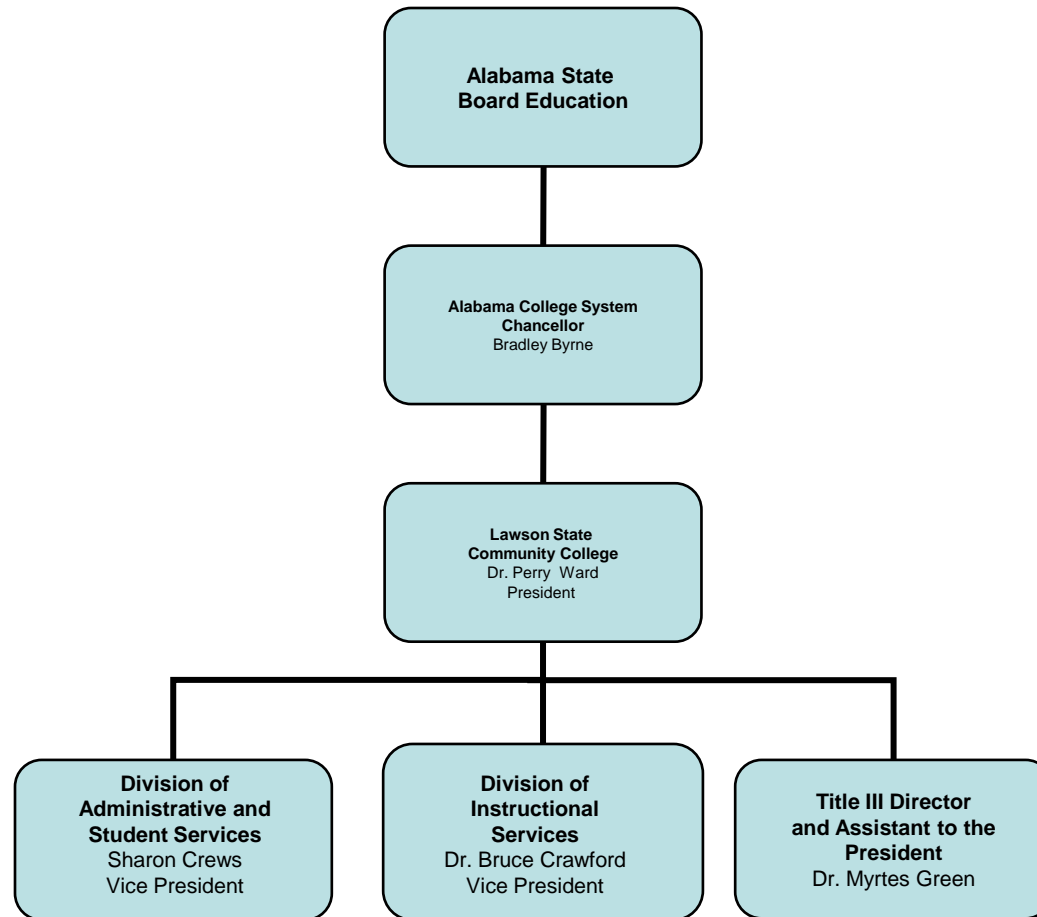

Alabama College System

Bradley Byrne, Chancellor

Lawson State Community College

Dr. Perry W. Ward, President

Division of Instructional Services

2008-2009 Organizational Charts

Dr. Bruce Crawford, Vice President

Lawson State Community College Executive Administrative Cabinet

Lawson State Community College

Instructional Services 2008-2009 Organizational Charts

Lawson State Community College

Instructional Services 2008-2009 Organizational Charts

Academic Affairs

2008-2009

Lawson State Community College

Instructional Services 2008-2009 Organizational Charts

Instructional Services / Academic Affairs

Lawson State Community College

Instructional Services 2008-2009 Organizational Charts