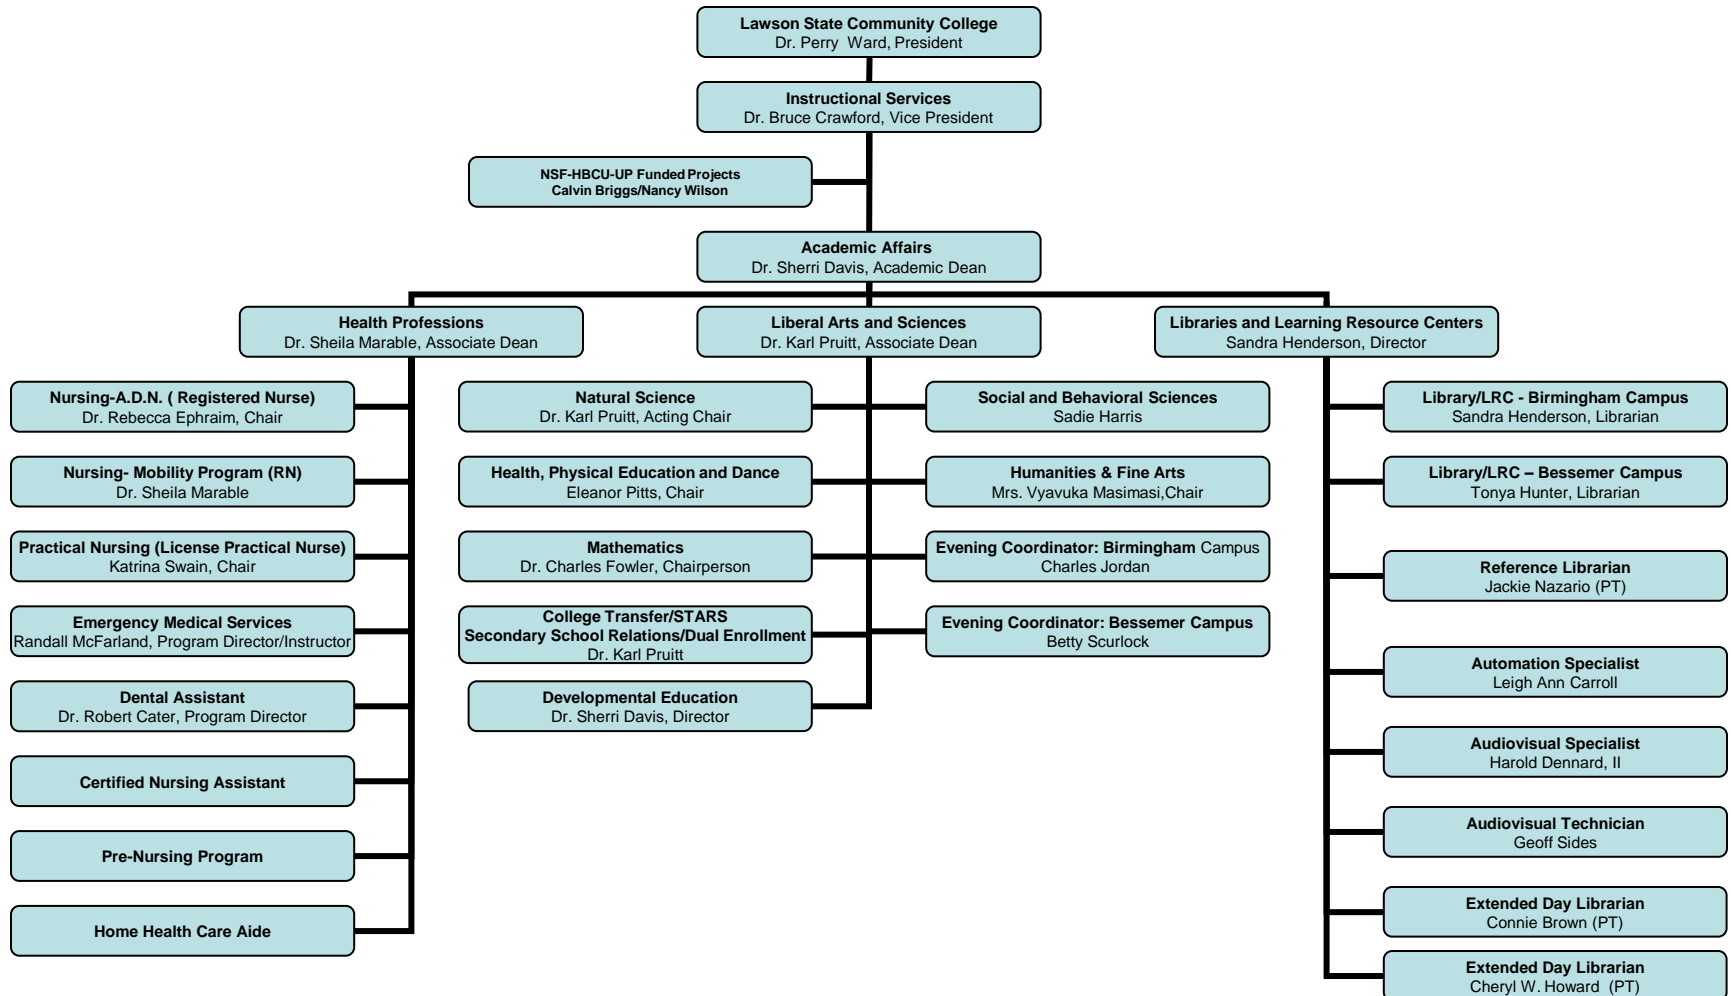

Alabama College System

Dr. Freida Hill, Chancellor

Lawson State Community College

Dr. Perry W. Ward, President

Division of Instructional Services

2010-2012 Organizational Charts

Dr. Bruce Crawford, Vice President

Lawson State Community College Instructional Services 2010-2012 Organizational Charts

Lawson State Community College

Instructional Services 2010-2012 Organizational Charts

Lawson State Community College

Instructional Services 2010-2012 Organizational Charts

Academic Affairs

Lawson State Community College

Instructional Services 2010-2012 Organizational Charts

Instructional Services / Academic Affairs

Lawson State Community College

Instructional Services 2010-2012 Organizational Charts

Career/Technical Education

Lawson State Community College

Instructional Services 2010-2012 Organizational Charts

Educational Support Services