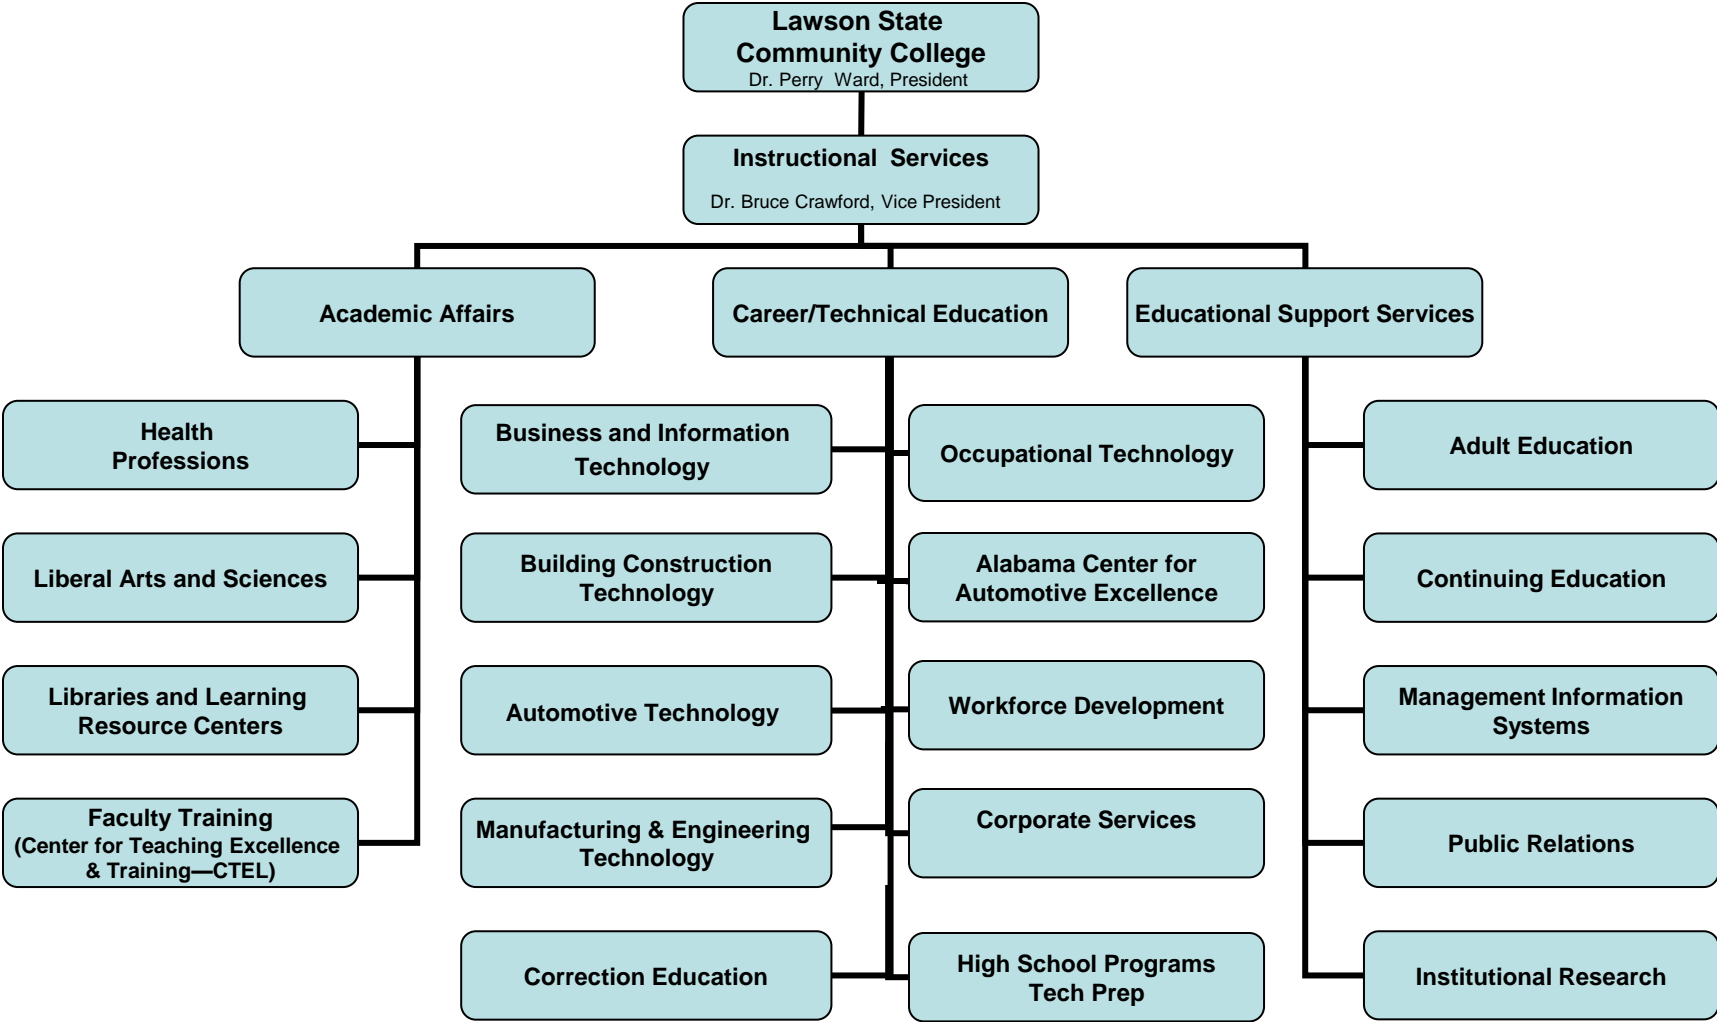

Alabama College System

Dr. Freida Hill, Chancellor

Lawson State Community College

Dr. Perry W. Ward, President

Division of Instructional Services

2010-2012 Organizational Charts

Dr. Bruce Crawford, Vice President

Lawson State Community College Instructional Services 2010-2012 Organizational Charts

Lawson State Community College

Instructional Services 2010-2012 Organizational Charts

Lawson State Community College

Instructional Services 2010-2012 Organizational Charts

Academic Affairs

Lawson State Community College

Instructional Services 2010-2012 Organizational Charts

Instructional Services / Academic Affairs

Lawson State Community College

Instructional Services 2010-2012 Organizational Charts

Career/Technical Education

Lawson State Community College

Instructional Services 2010-2012 Organizational Charts

Educational Support Services