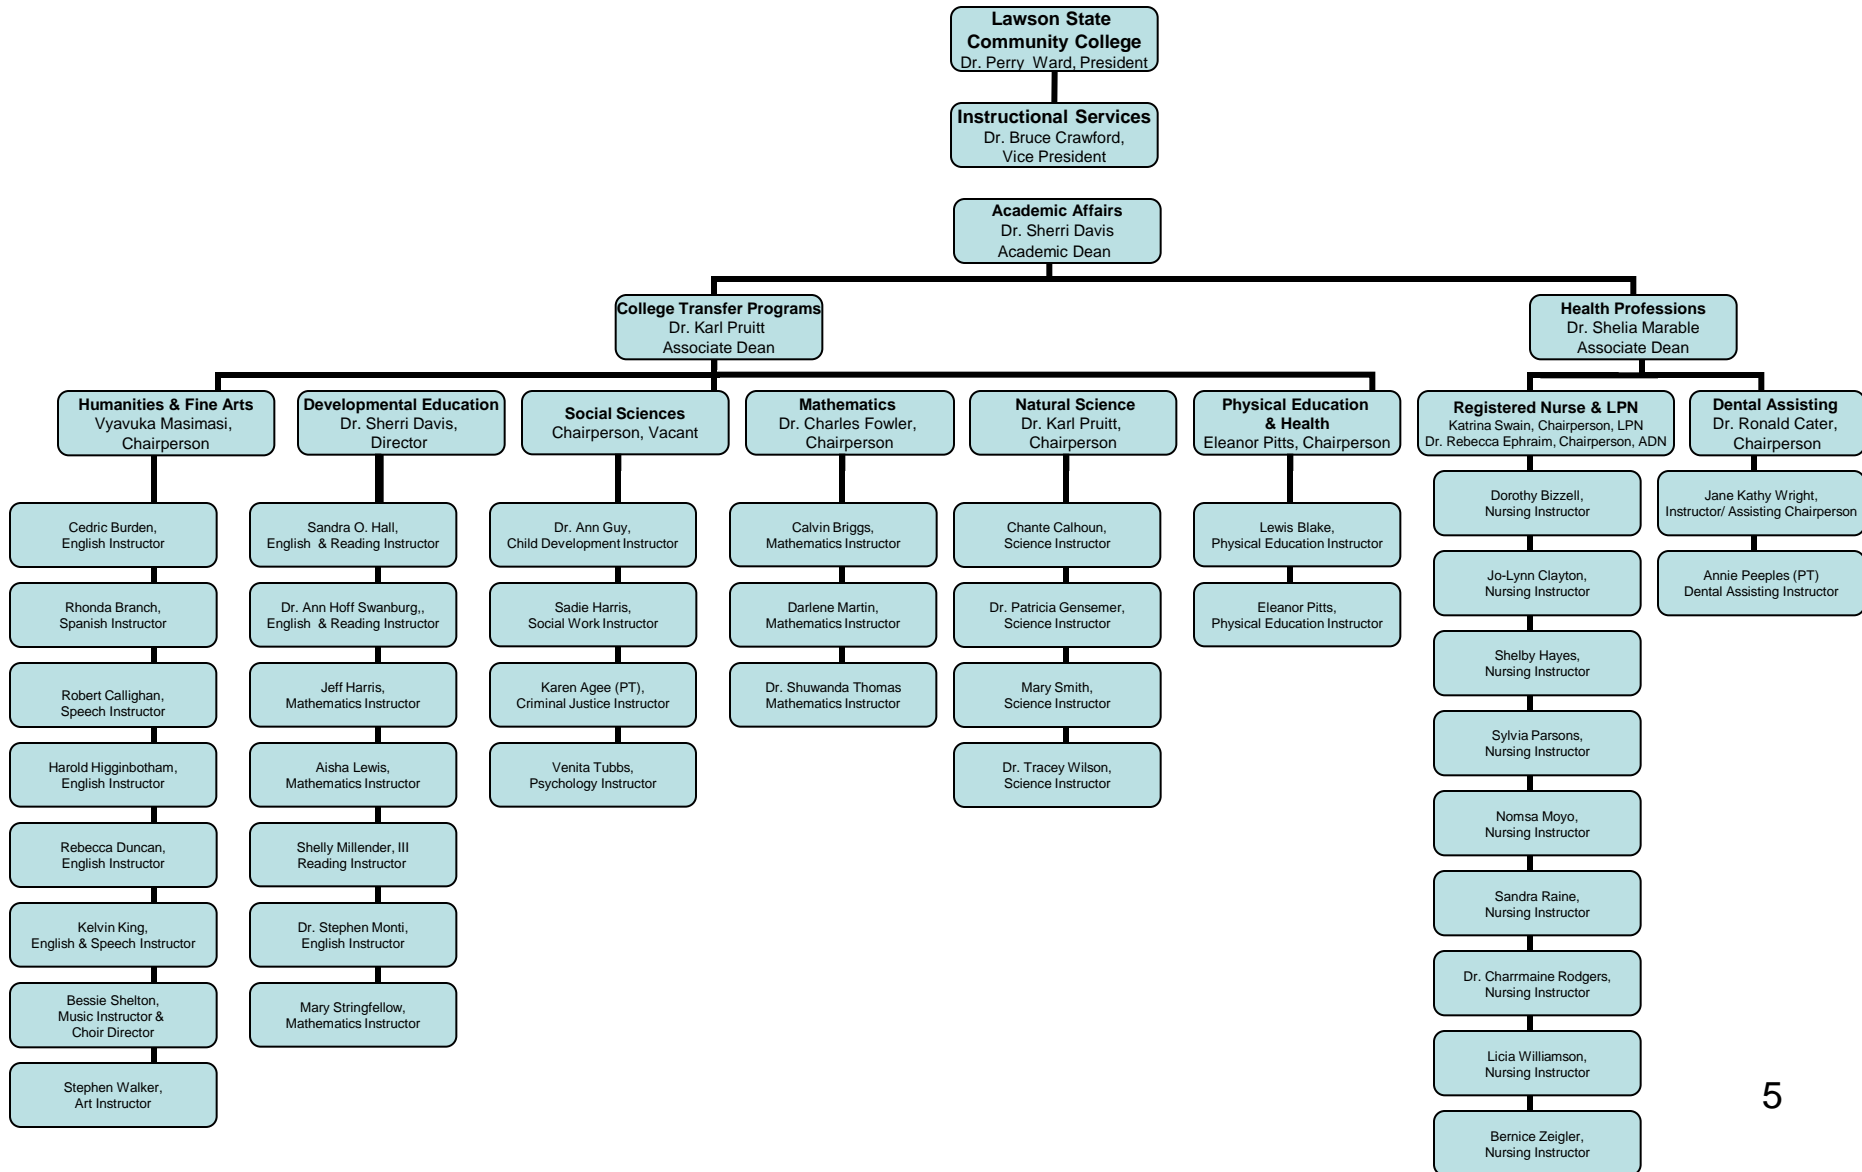

Alabama College System

Dr. Freida Hill, Chancellor

Lawson State Community College

Dr. Perry W. Ward, President

Division of Instructional Services

2010-2012 Organizational Charts

Dr. Bruce Crawford, Vice President

Lawson State Community College Instructional Services 2010-2012 Organizational Charts

Lawson State Community College

Instructional Services 2010-2012 Organizational Charts

Lawson State Community College

Instructional Services 2010-2012 Organizational Charts

Academic Affairs

Lawson State Community College

Instructional Services 2010-2012 Organizational Charts

Instructional Services / Academic Affairs

Lawson State Community College

Instructional Services 2010-2012 Organizational Charts

Career/Technical Education

Lawson State Community College

Instructional Services 2010-2012 Organizational Charts

Educational Support Services