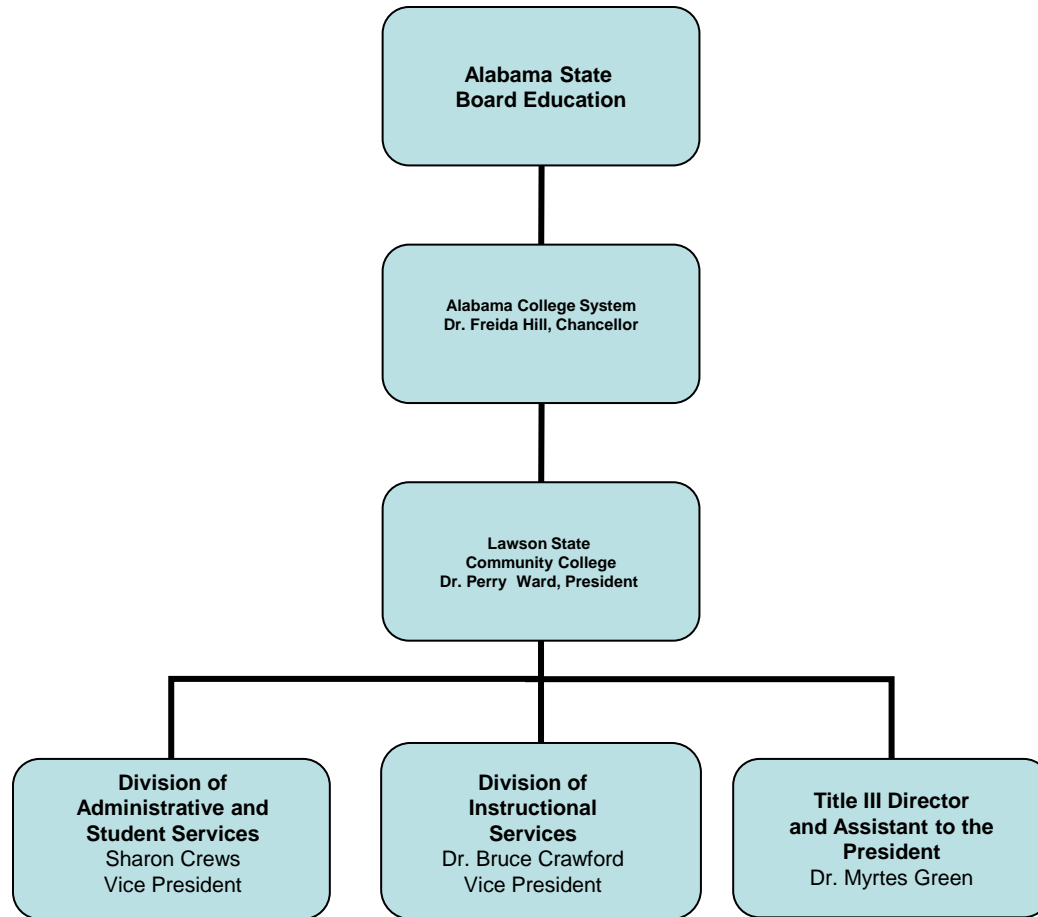

Alabama College System

Dr. Freida Hill, Chancellor

Lawson State Community College

Dr. Perry W. Ward, President

Division of Instructional Services

2010-2012 Organizational Charts

Dr. Bruce Crawford, Vice President

Lawson State Community College Instructional Services 2010-2012 Organizational Charts

Lawson State Community College

Instructional Services 2010-2012 Organizational Charts

Lawson State Community College

Instructional Services 2010-2012 Organizational Charts

Academic Affairs

Lawson State Community College

Instructional Services 2010-2012 Organizational Charts

Instructional Services / Academic Affairs

Lawson State Community College

Instructional Services 2010-2012 Organizational Charts