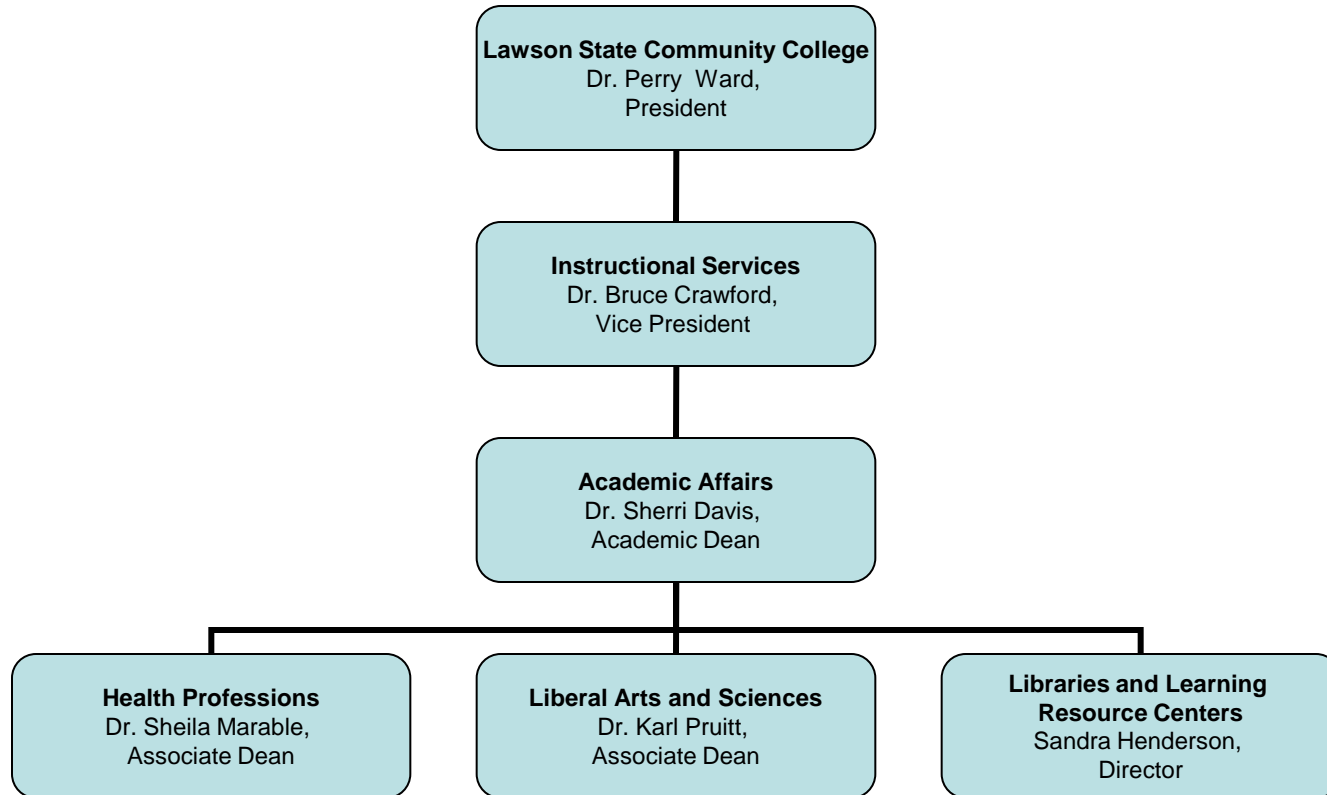

Alabama College System

Joan Davis, Interim Chancellor

Lawson State Community College

Dr. Perry W. Ward, President

Division of Instructional Services

2009-2010 Organizational Charts

Dr. Bruce Crawford, Vice President

Lawson State Community College Instructional Services 2009-2010 Organizational Charts

Lawson State Community College

Instructional Services 2009-2010 Organizational Charts

Lawson State Community College Instructional Services 2009-2010 Organizational Charts

Lawson State Community College

Instructional Services 2009-2010 Organizational Charts

Academic Affairs

Lawson State Community College

Instructional Services 2009-2010 Organizational Charts

Career/Technical Education