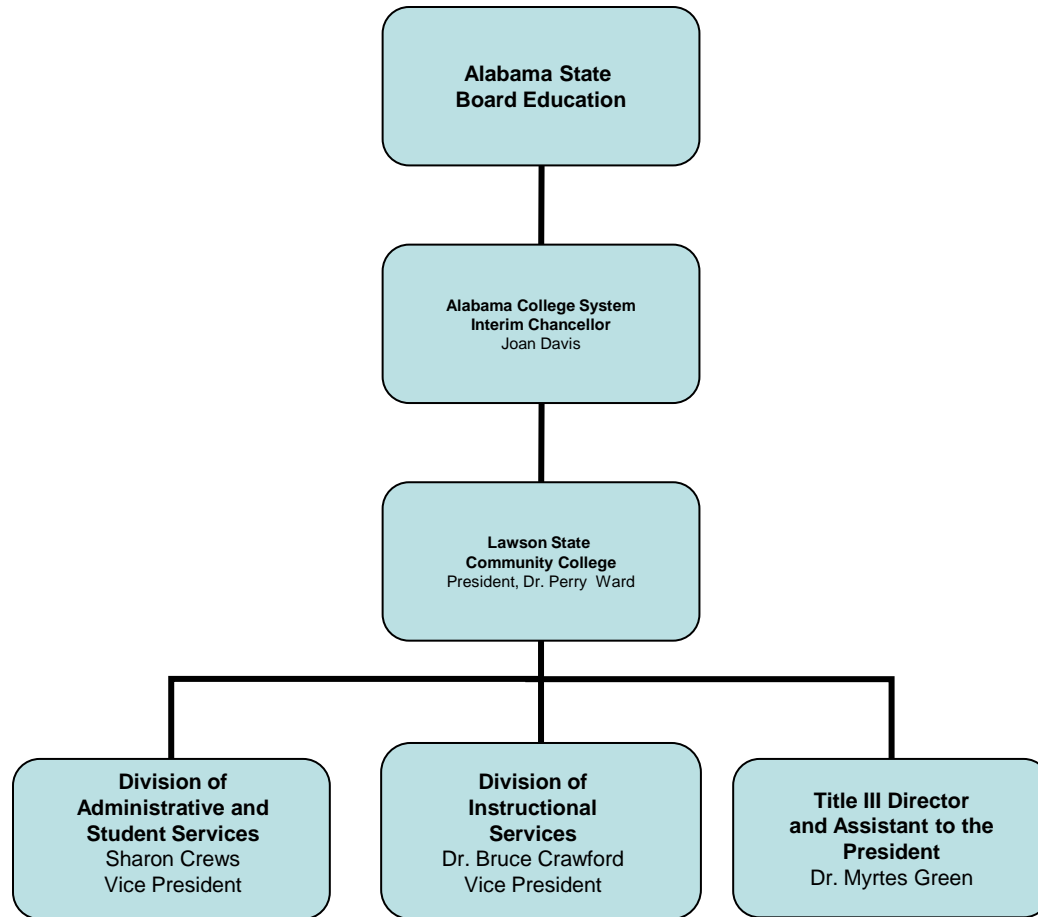

Alabama College System

Joan Davis, Interim Chancellor

Lawson State Community College

Dr. Perry W. Ward, President

Division of Instructional Services

2009-2010 Organizational Charts

Dr. Bruce Crawford, Vice President

Lawson State Community College Instructional Services 2009-2010 Organizational Charts

Lawson State Community College

Instructional Services 2009-2010 Organizational Charts

Lawson State Community College Instructional Services 2009-2010 Organizational Charts