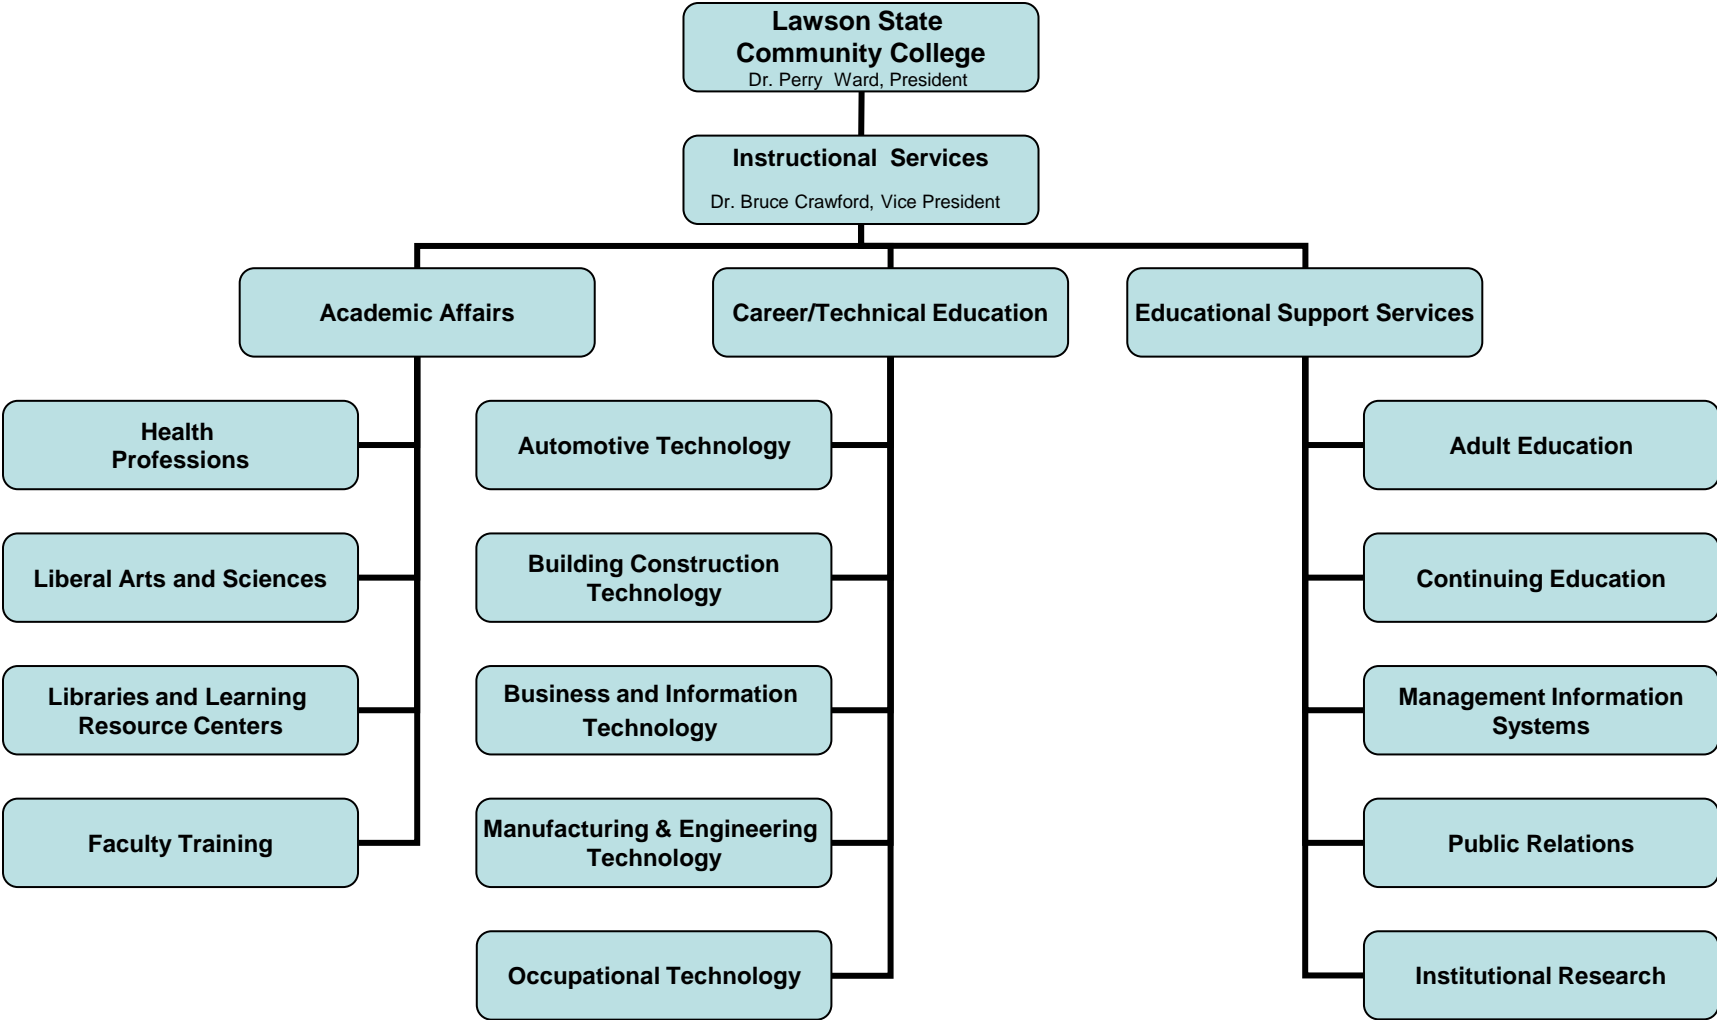

Alabama College System

Joan Davis, Interim Chancellor

Lawson State Community College

Dr. Perry W. Ward, President

Division of Instructional Services

2009-2010 Organizational Charts

Dr. Bruce Crawford, Vice President

Lawson State Community College Instructional Services 2009-2010 Organizational Charts

Lawson State Community College

Instructional Services 2009-2010 Organizational Charts

Lawson State Community College Instructional Services 2009-2010 Organizational Charts

Lawson State Community College

Instructional Services 2009-2010 Organizational Charts

Academic Affairs

Lawson State Community College

Instructional Services 2009-2010 Organizational Charts

Career/Technical Education

Lawson State Community College

Instructional Services 2009-2010 Organizational Charts

Educational Support Services