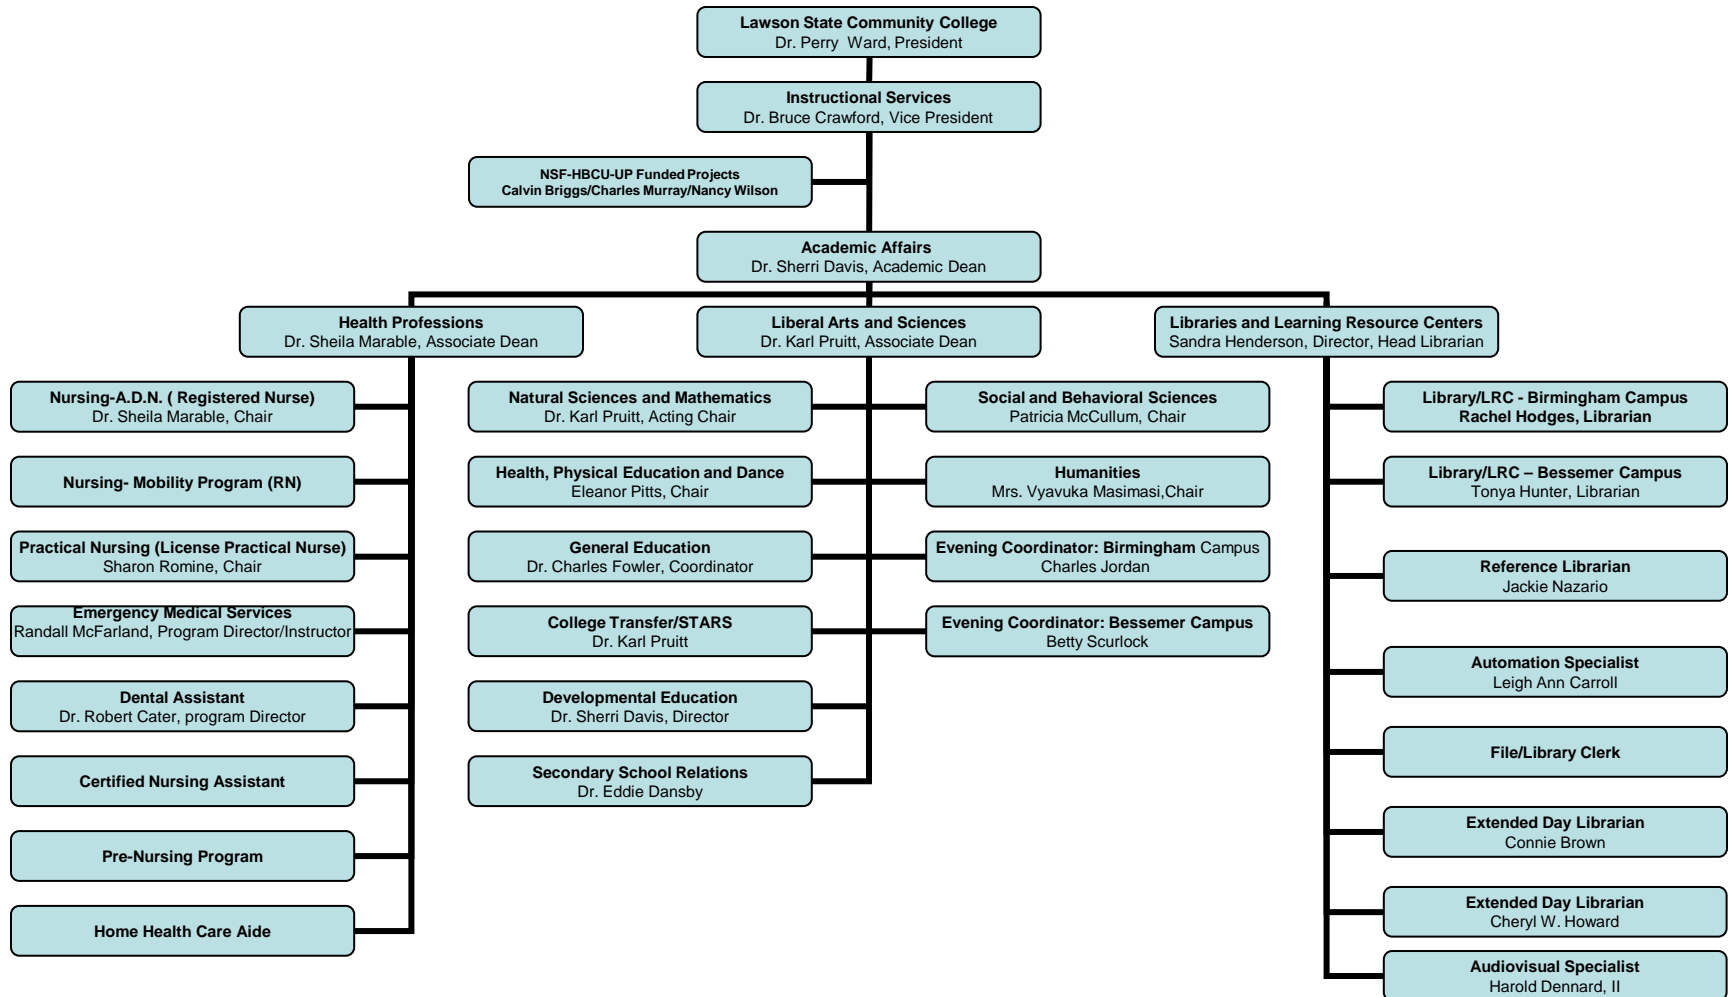

Alabama College System

Joan Davis, Interim Chancellor

Lawson State Community College

Dr. Perry W. Ward, President

Division of Instructional Services

2009-2010 Organizational Charts

Dr. Bruce Crawford, Vice President

Lawson State Community College Instructional Services 2009-2010 Organizational Charts

Lawson State Community College

Instructional Services 2009-2010 Organizational Charts

Lawson State Community College Instructional Services 2009-2010 Organizational Charts

Lawson State Community College

Instructional Services 2009-2010 Organizational Charts

Academic Affairs

Lawson State Community College

Instructional Services 2009-2010 Organizational Charts

Career/Technical Education

Lawson State Community College

Instructional Services 2009-2010 Organizational Charts

Career/Technical Education

Lawson State Community College

Instructional Services Organizational 2009-2010 Charts

Educational Support Services